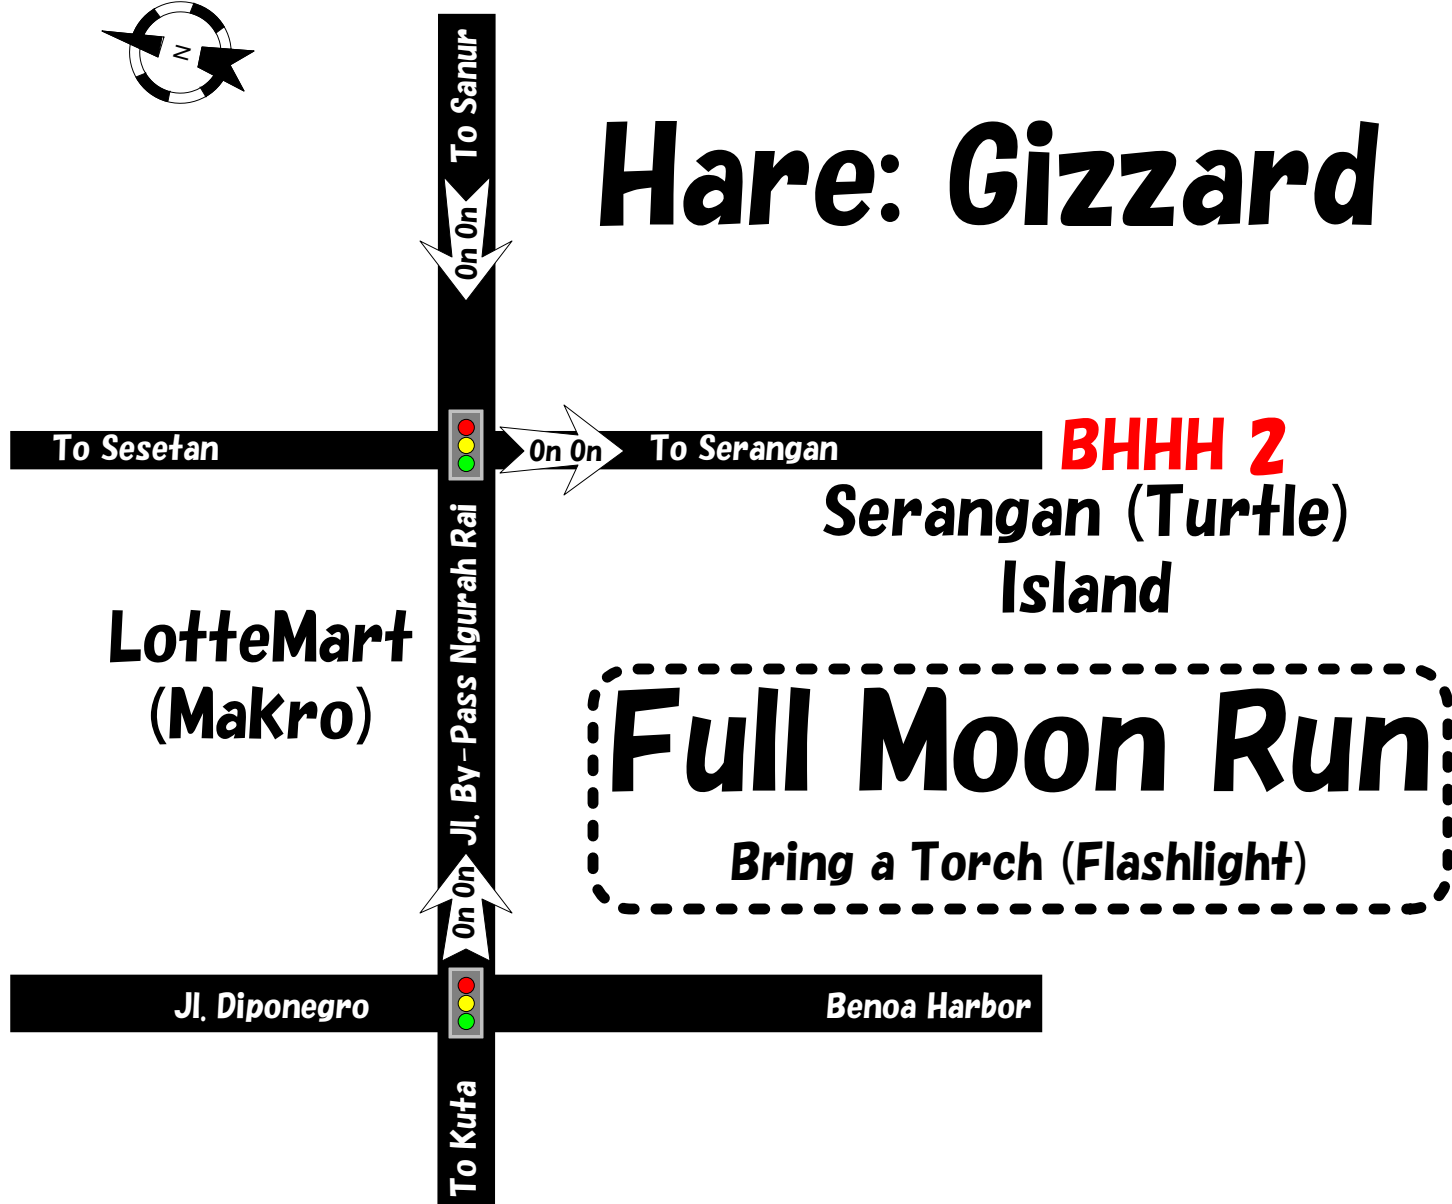

BALI HASH HOUSE HARRIERS 2

Run: # 1076
Date: Sept 1st, 2012
Run Site: Turtle Island, Serangan
Bali Map P. 79 Sect. K3 (Old Map)
P. 34 Sect B8 (New Map)

GPS Coordinates: -8° 44' 17.45", +115° 14' 15.13"

Start Time: 6:30pm

Hare: Gizzard

Run #1077 Sept. 8th, 2012 - Whitebait

Run #1078 Sept. 15th, 2012 - Kucit / Pig Fucker

Run #1079 Sept. 22nd, 2012 - Slip It In / Slip It Out

Get maps by email... send request to hareraiser@balihhh2.com