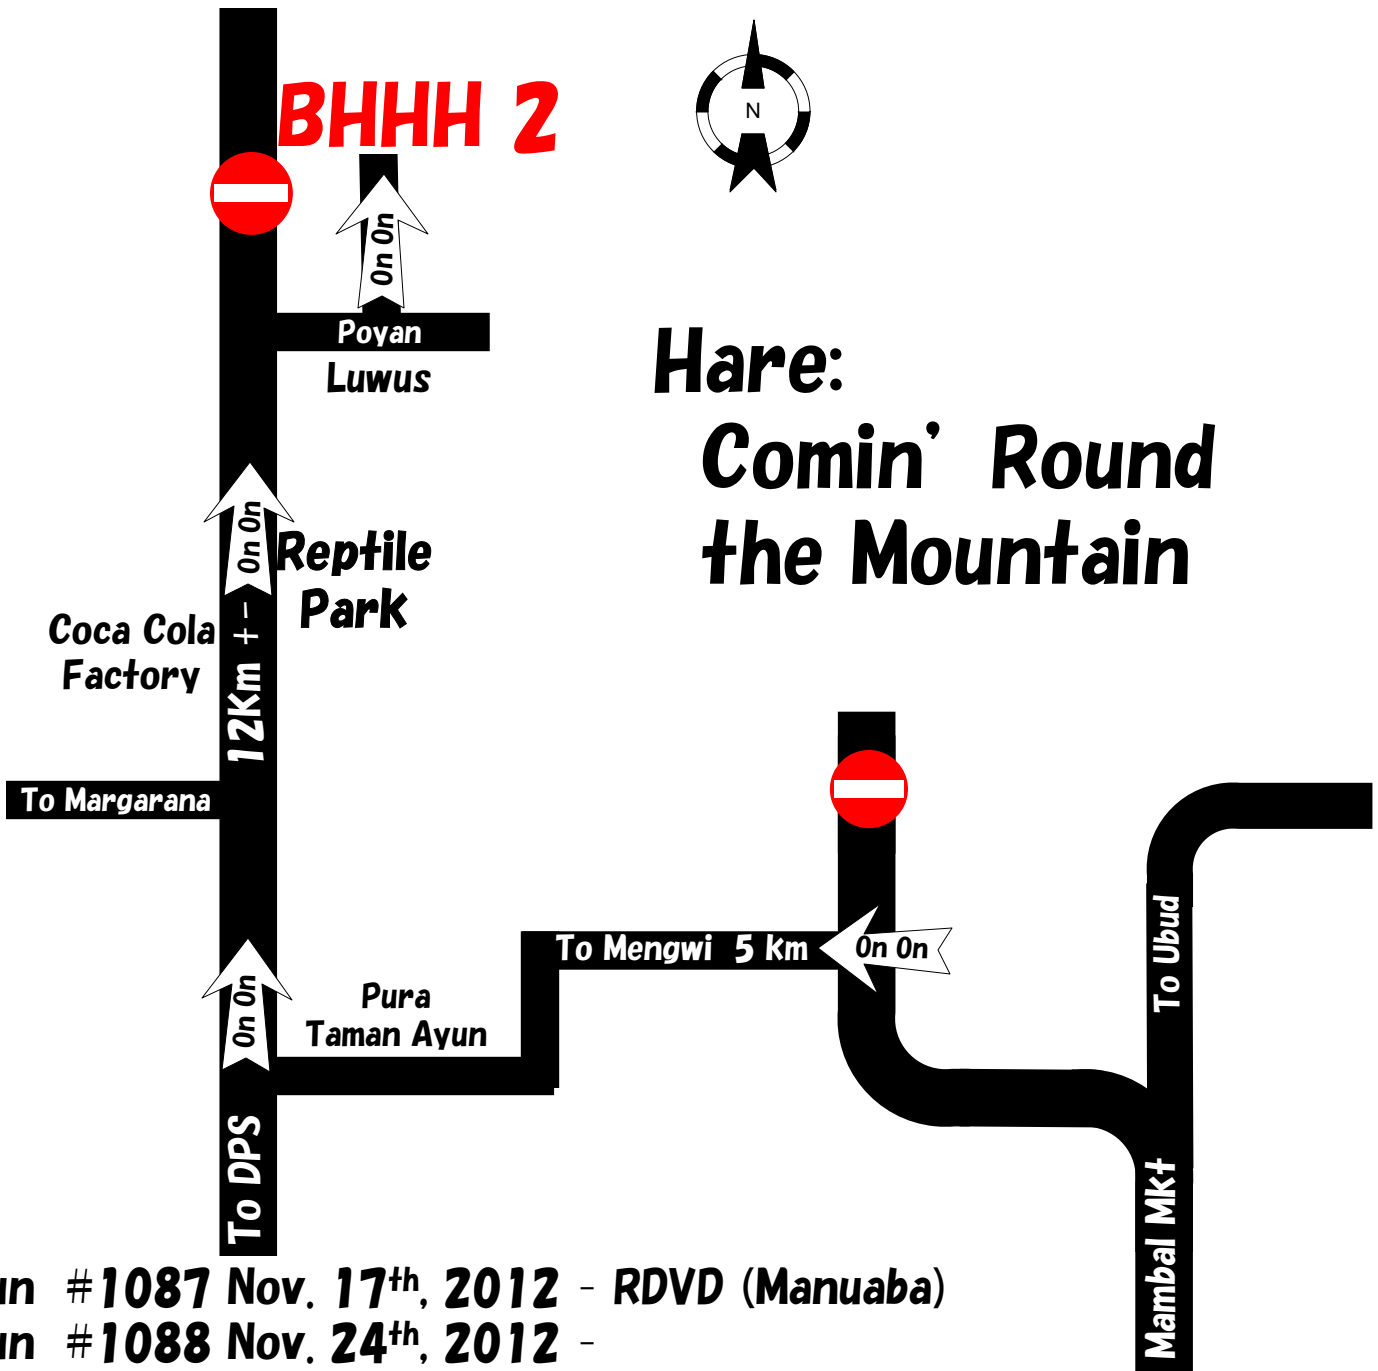

BALI HASH HOUSE HARRIERS 2

Run: # 1086
Date: Nov 10th, 2012
Run Site: Pucak Gede, Poyan, Luwus
Bali Map P. ?? Sect. ??

GPS Coordinates: [-8° 24' 23.65"](#), [+115° 11' 49.50"](#)

Start Time: **4:30pm**

Hare:
Comin' Round the Mountain

- Run #1087 Nov. 17th, 2012 - RDVD (Manuaba)
- Run #1088 Nov. 24th, 2012 -
- Run #1089 Dec. 1st, 2012 - Koncorde

Get maps by email... send request to hareraiser@balihhh2.com