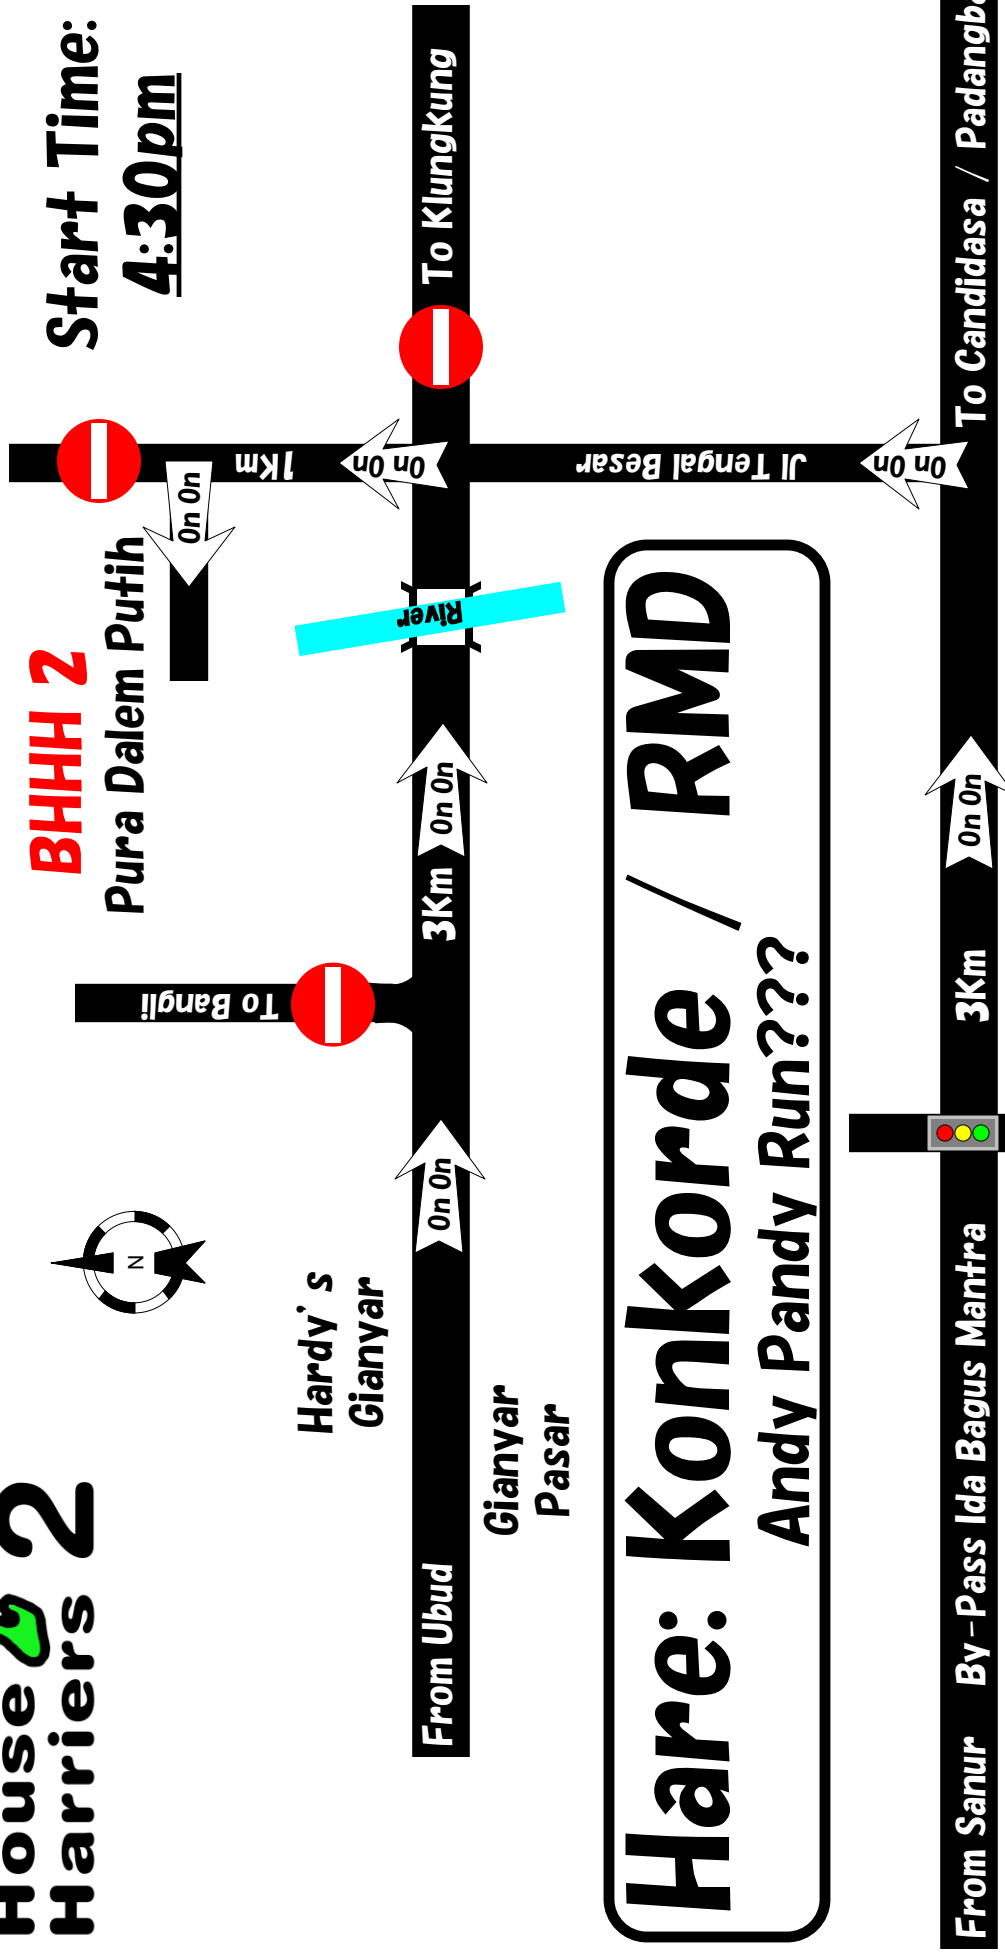

BALIHASH HOUSE HARRIERS 2

Bali Map P. 20 Sect. BZ Old Map
 Bali Map P. 70 Sect. B5 New Map
 GPS: -8° 32' 26.06", +115° 21' 54.34"

Run: # 1089
 Date: Dec 1st, 2012
 Run Site: Pura Dalem Putih, Bakas

BHHH 2
Start Time:
4:30pm

Pura Dalem Putih

Hare: Konkorde / RMD
Andy Pandy Run???

From Sanur By-Pass Ida Bagus Mantra 3Km On On To Candidasa / Padangbai

- Run # 1090 Dec. 8th, 2012 – Suckit
- Run # 1091 Dec. 15th, 2012 –
- Run # 1092 Dec. 22nd, 2012 – Long and Strong / Pearl Necklace