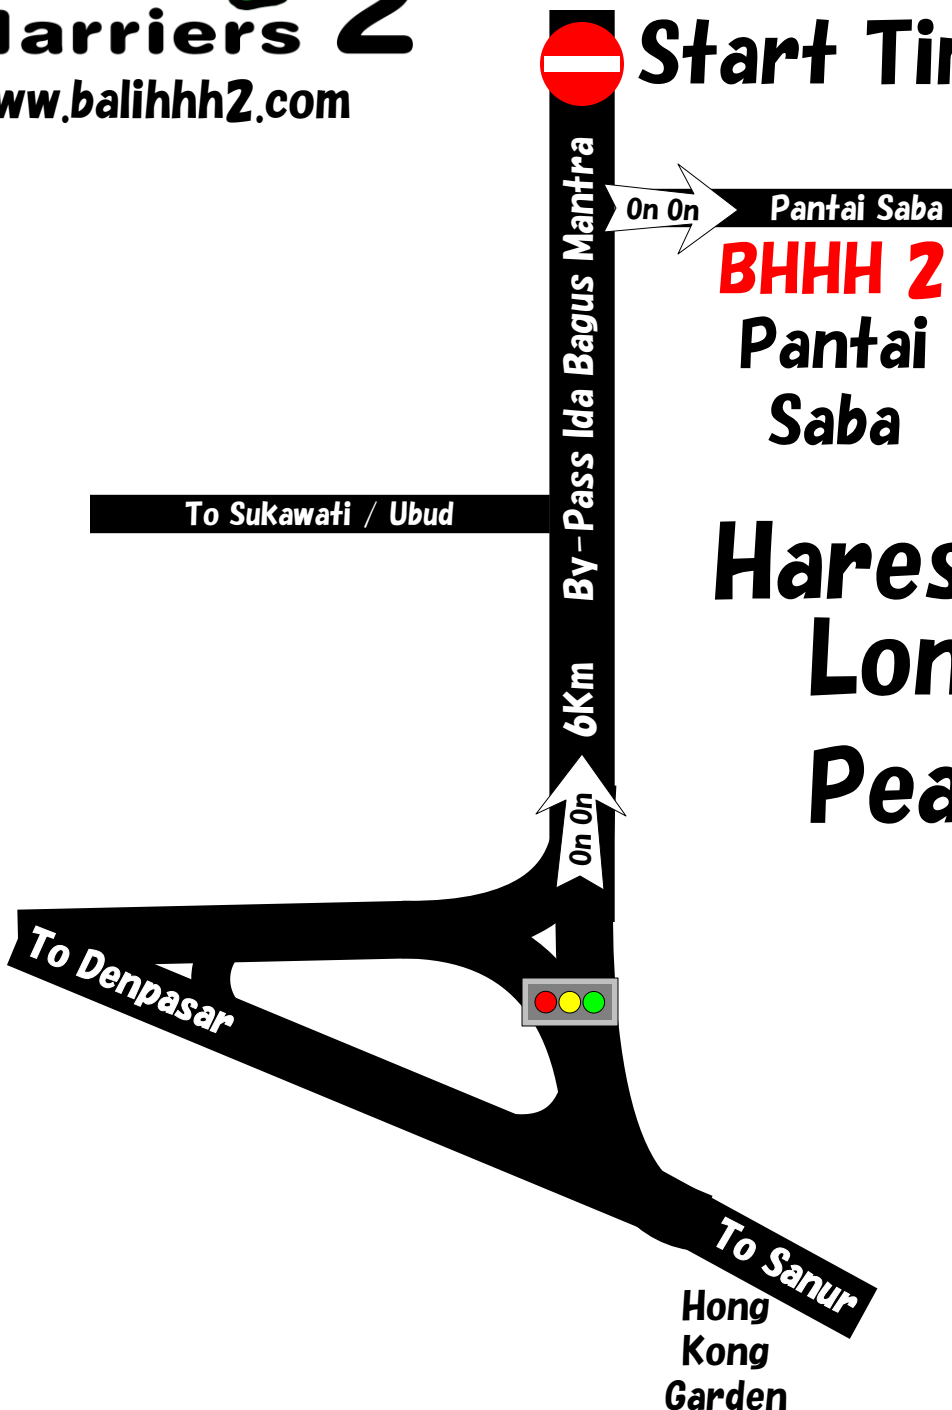

BALI HASH HOUSE HARRIERS 2

Run: # 1092
Date: Dec 22nd, 2012
Run Site: Pantai Saba

GPS Coordinates: -8° 36' 30.46", +115° 19' 24.03'

 **Start Time: 4:30pm**

BHHH 2
Pantai
Saba

Hares:
Long & Strong
Pearl Necklace

Run #1093 Dec 29th, 2012 – Labia (New Years)

Run #1094 Jan 5th, 2013 – Jangle Balls / Balderdash

Run #1095 Jan 12th, 2013 – Kurt

Get maps in your email... send request to hareraiser@balihhh2.com