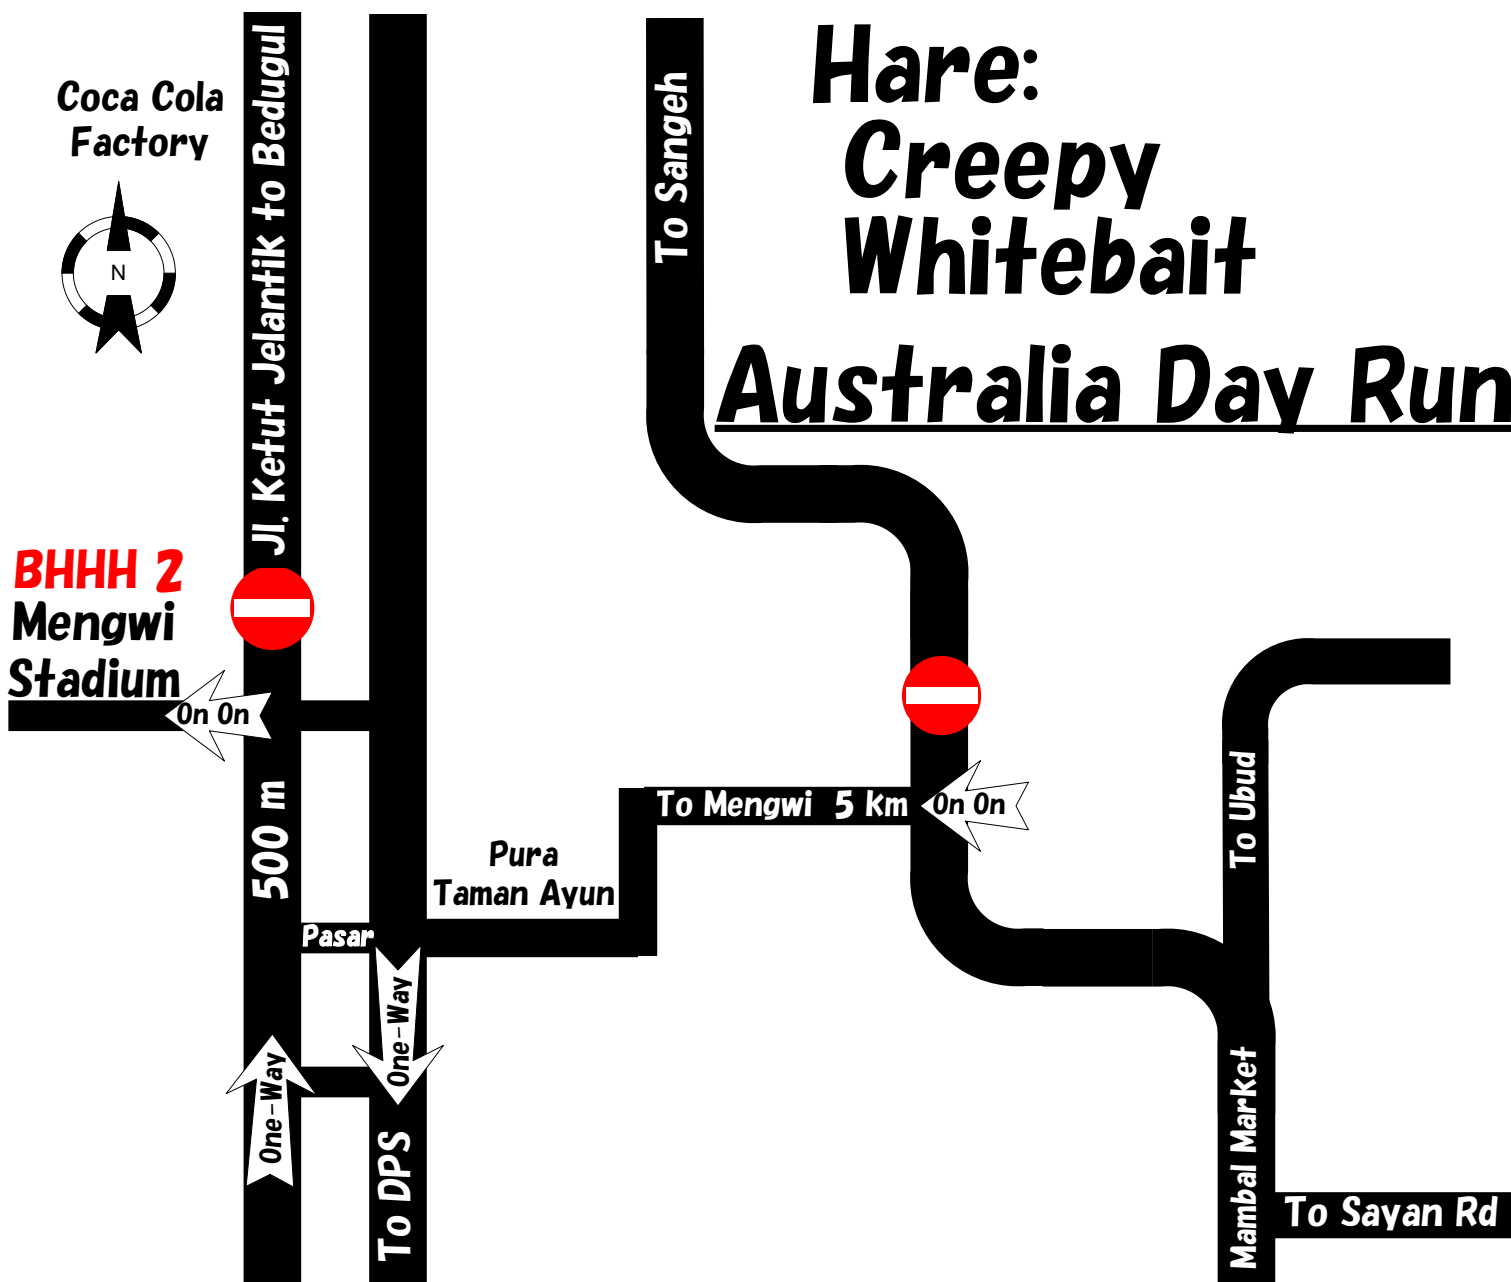

BALI HASH HOUSE HARRIERS 2

Run: # 1097

Date: Jan 26th, 2013

Run Site: Mengwi Stadium, Mengwi

GPS Coordinates: -8° 32' 28.28", +115° 10' 3.77"

Bali Map P. 18 Sect. ?? Old Map

Bali Map P. 68 Sect. ?? New Map

Start Time: 4:30pm

Bali Hash House Harriers 2

www.balihaz2.com

Hare: Creepy Whitebait Australia Day Run

Run #1098 Feb 5th, 2013 – Dancing Queen (Swedish Meatball Day)

Run #1099 Feb 12th, 2013 – Slip It In / Slip It Out (Waitangi Day)

Run #1100 Feb 19th, 2013 – Old Goat and Co. (Chinese New Year)

Get maps in your email... send request to hareraiser@balihhh2.com