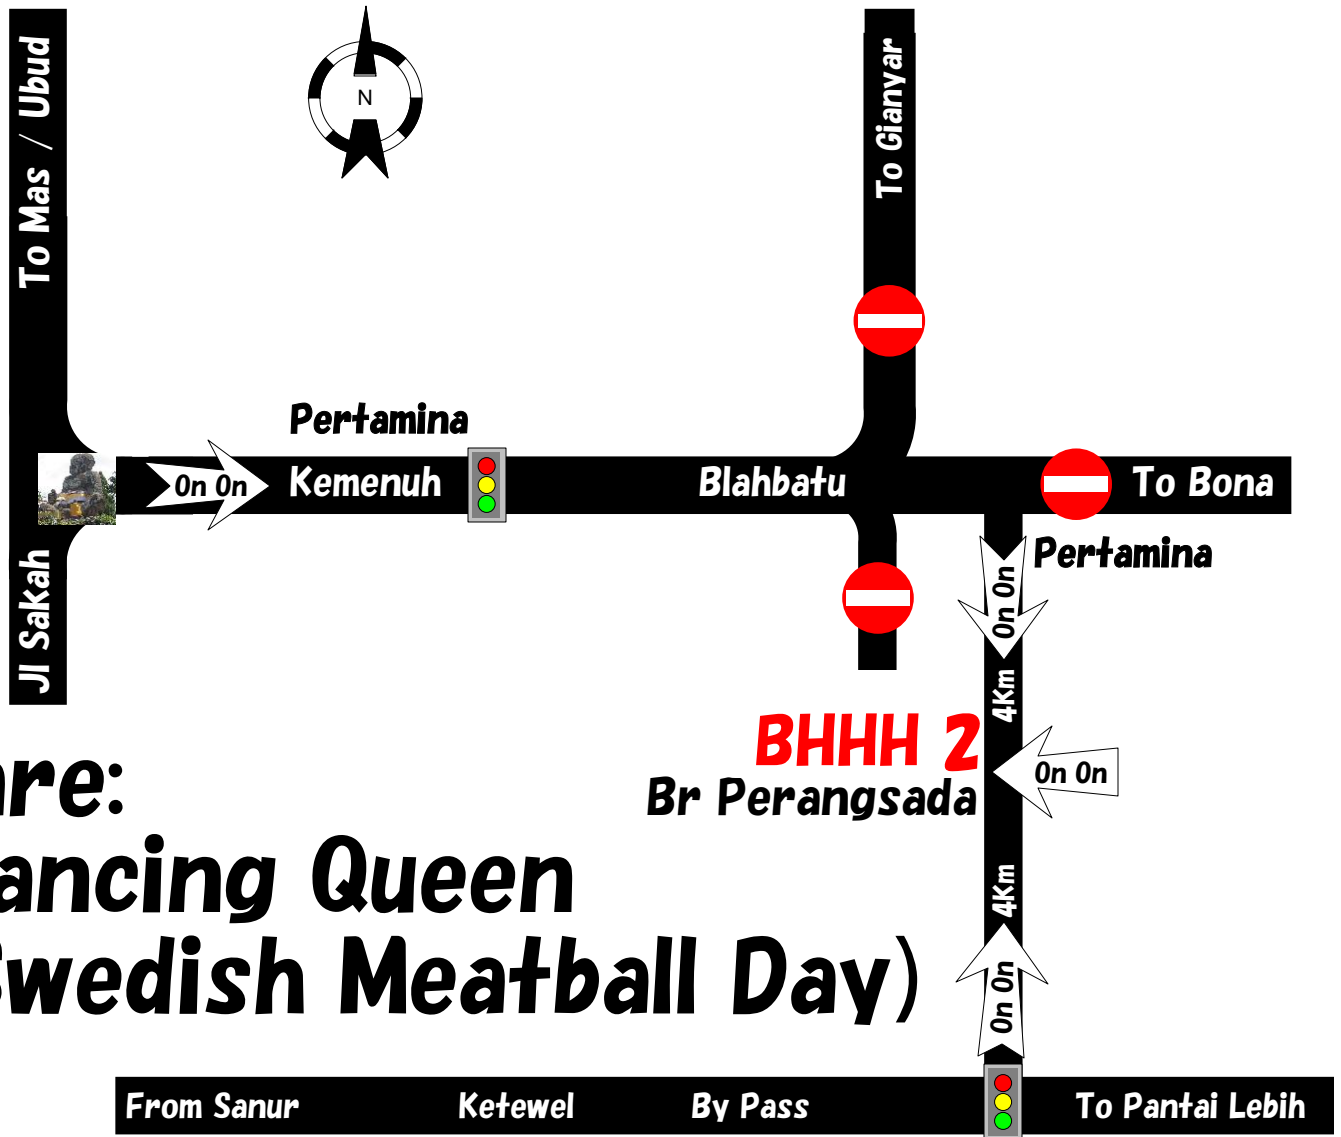

# BALI HASH HOUSE HARRIERS 2

Run: # 1098  
 Date: Feb 2<sup>nd</sup>, 2013  
 Run Site: Br Perangsada, Saba  
 Bali Map P. 19 Sect. ?? Old Map  
 Bali Map P. 69 Sect. ?? New Map  
 GPS Coordinates: -8.586342, 115.302125

## Start Time: 4:30pm

**Hare:**  
**Dancing Queen**  
**(Swedish Meatball Day)**

- Run #1099 Feb 9<sup>th</sup>, 2013 - Slip It In / Slip it Out (Waitangi Day)
- Run #1100 Feb 16<sup>th</sup>, 2013 - Old Goat & Team (Chinese New Year)
- Run #1101 Feb 23<sup>rd</sup>, 2013 - Petrified Walrus Penis