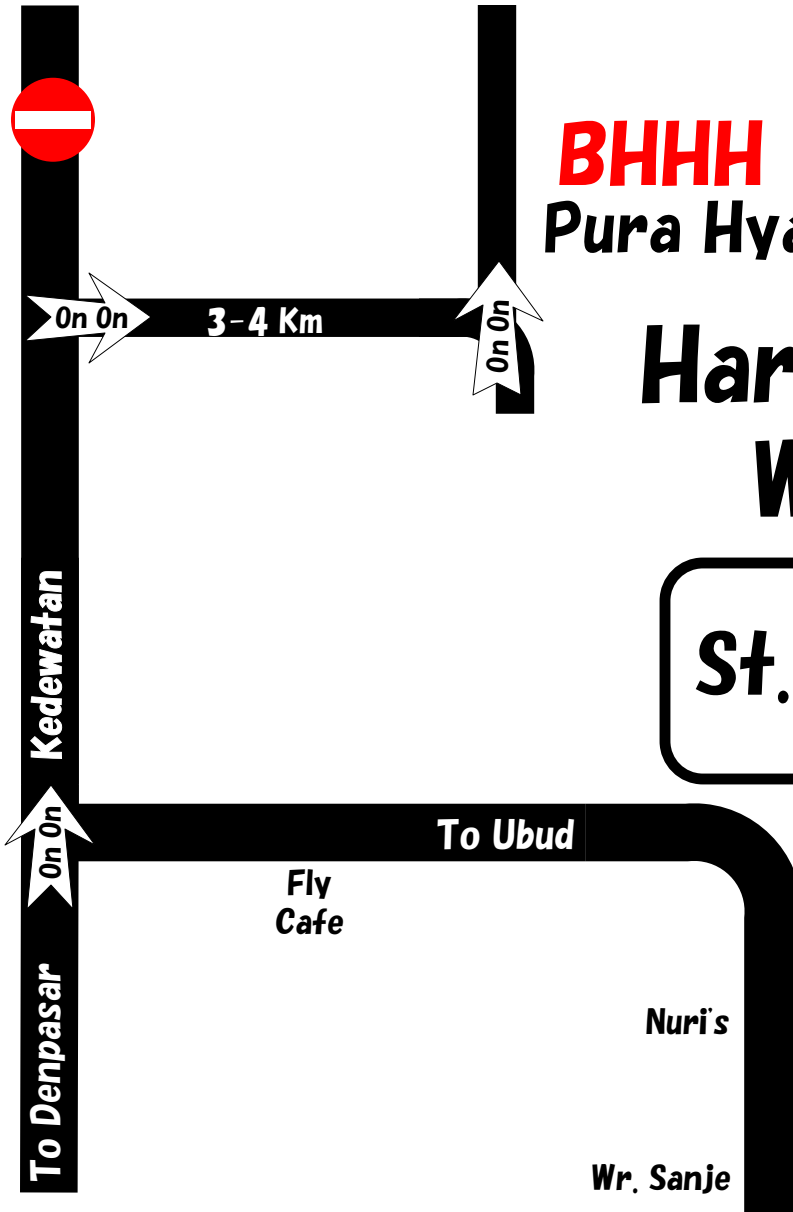

BALI HASH HOUSE HARRIERS 2

Run: # 1102
 Date: March 2nd, 2013
 Run Site: Pura Hyang Api, Kelusa

Start Time: 4:30pm

GPS Coordinates: -8° 26' 8.28", +115° 14' 41.51"
 Bali Map P. 27 Sect. G3 (Old Map)
 P. 77 Sect. G4 (New Map)

Payangan

BHHH 2
 Pura Hyang Api, Kelusa

Hare:
Wooden Eye

St. David's Day

- Run #1103 Mar 9th, 2013 - Gizzard's Nyepi Run
- Run #1104 Mar 16th, 2013 - Monkey Balls (St. Paddy's Day)
- Run #1105 Mar 23rd, 2013 - Bemo / Oxzy