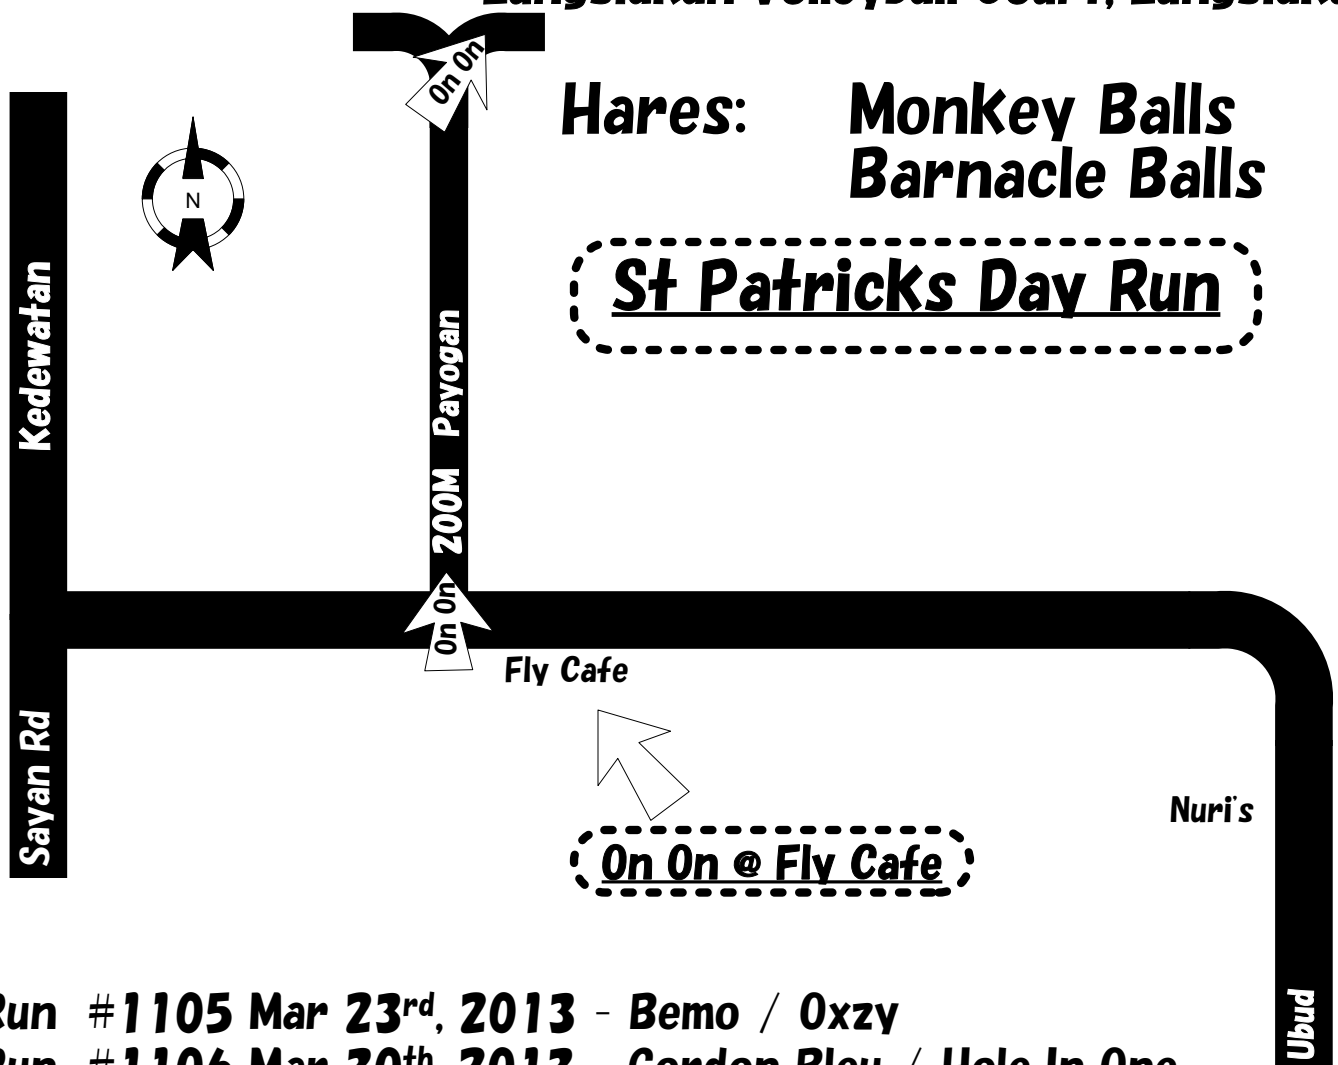

Bali Hash House Harriers 2

www.balihhh2.com

www.balihaz2.com (Beta)

BALI HASH HOUSE HARRIERS 2

Run: # 1104

Date: March 16th, 2013

Run Site: Lungsiakan Volleyball Court

Bali Map P. 100 Sect. E1 Old Map

Bali Map P. 52 Sect. E1 New Map

GPS Coordinates: -8.483246, 115.252116

Start Time: 4:30pm

BHHH 2

Lungsiakan Volleyball Court, Lungsiakan

Hares: **Monkey Balls**
Barnacle Balls

St Patricks Day Run

Run #1105 Mar 23rd, 2013 - Bemo / Oxzy

Run #1106 Mar 30th, 2013 - Gordon Bleu / Hole In One

Run #1107 April 6th, 2013 - Muddy Man

Get maps in your email... send request to hareraiser@balihhh2.com