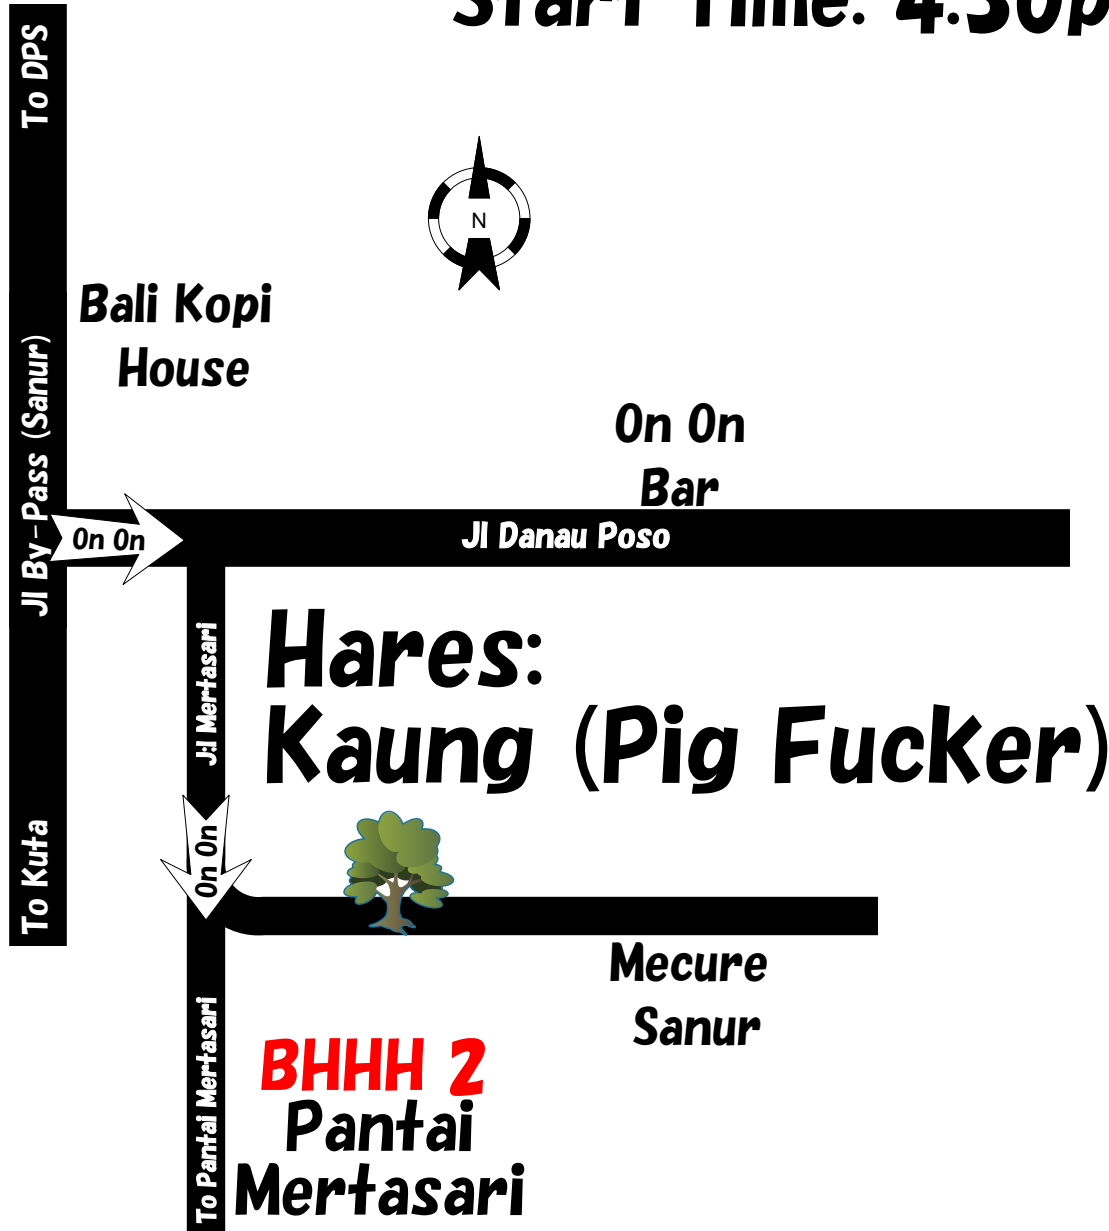

BALI HASH HOUSE HARRIERS 2

**Bali
Hash
House
Harriers 2**

www.balihaz2.com

Run: # 1108
Date: April 13th, 2013
Run Site: Pantai Mertasari, Sanur

Bali Map P. ?? Sect. ?? (Old Map)

P. ?? Sect. ?? (New Map)

GPS Coordinates: **-8° 42' 41.62" +115° 15' 13.68"**

Start Time: 4:30pm

Run #1109 April 20th, 2013 - Night Jar (St. Georges Day)

Run #1110 April 27th, 2013 - Deadmeat (Anzac Day)

Run # **1111** May 4th, 2013 - AGM - Committee Run

Get maps in your email... send request to hareraiser@balihhh2.com