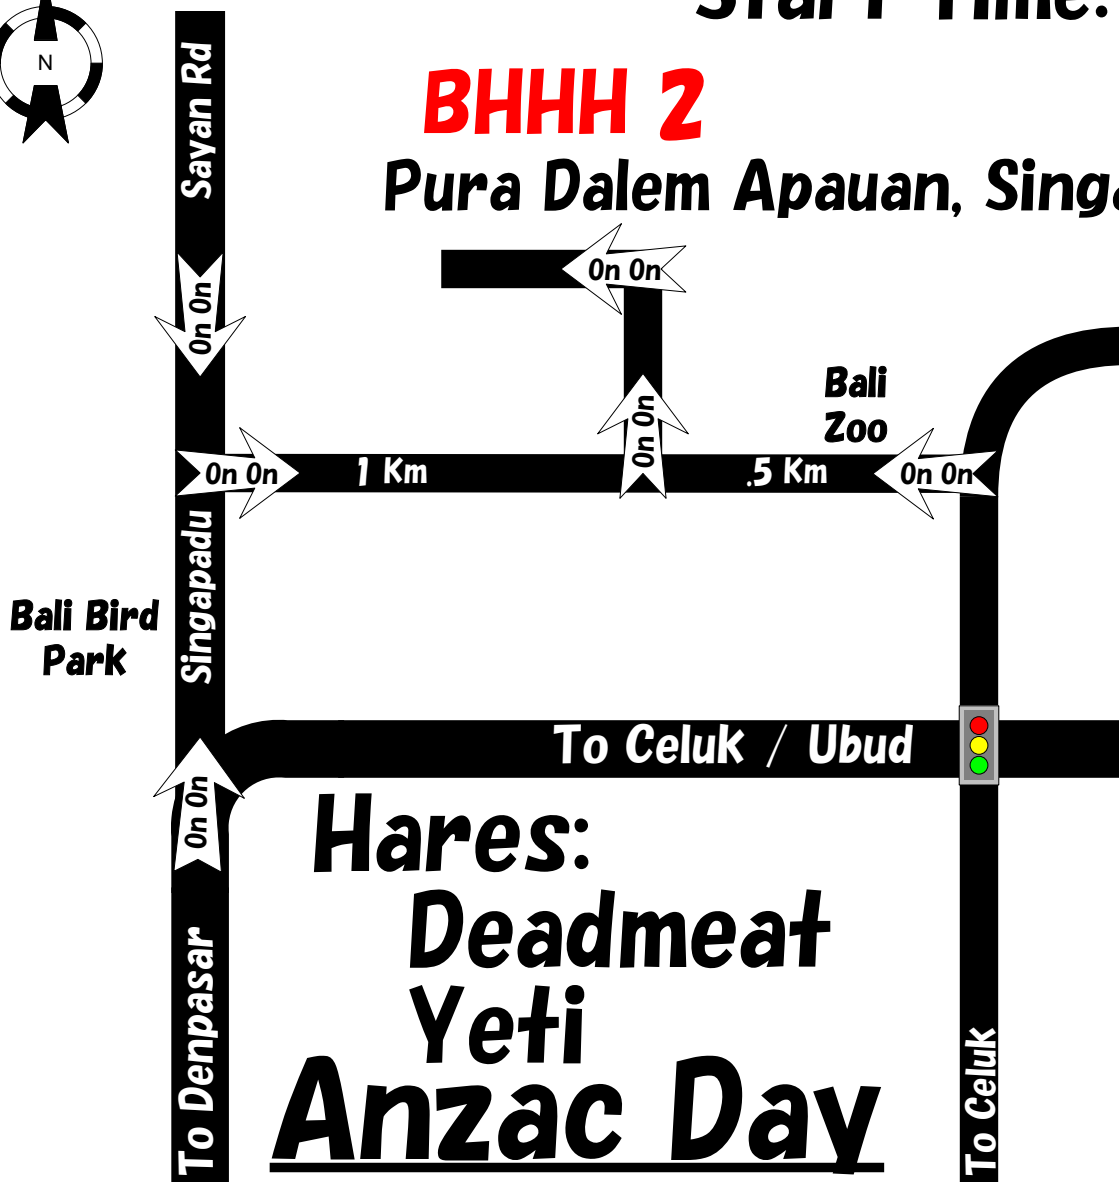

## BALI HASH HOUSE HARRIERS 2

Run: # 1110  
 Date: April 27<sup>th</sup>, 2013  
 Run Site: Pura Dalem  
 Apauan, Singapadu

Bali Map P. 19 Sect. G5 Old Map  
 Bali Map P. 69 Sect. G5 New Map  
 GPS Coordinates: -8.588578, 115.262564

Start Time: **4:30pm**

### BHHH 2 Pura Dalem Apauan, Singapadu

Hares:  
 Deadmeat  
 Yeti  
Anzac Day

Run #1111 May 4<sup>th</sup>, 2013 - Committee Run (AGM)  
 Run #1112 May 11<sup>th</sup>, 2013 - Multigrip - Abing Terrace, Tegallalang