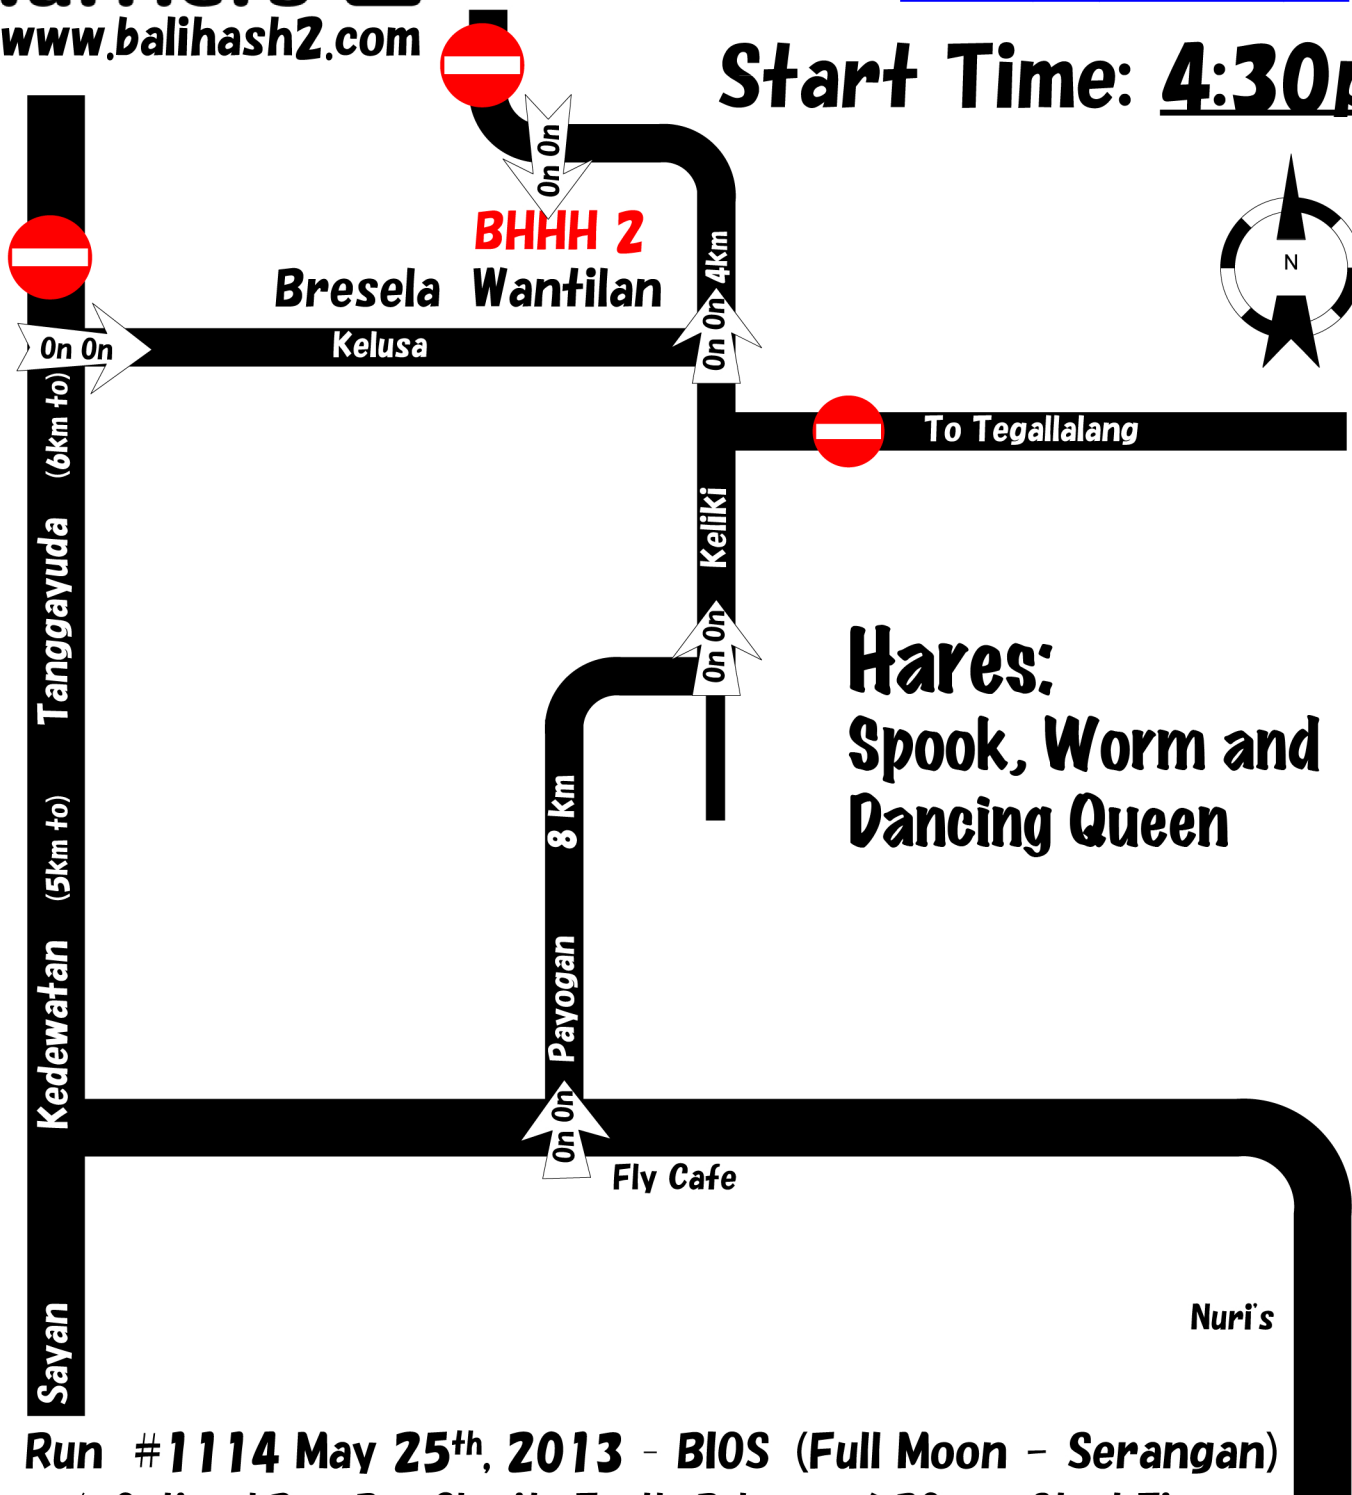

BALI HASH HOUSE HARRIERS 2

Run: # 1113
Date: May 18th, 2013
Run Site: Bresela - Kelusa

Bali Map P. 27 Sect. H2 Old Map

GPS Coordinates: [8° 25'27.39"S, 115° 16'18.07"E](#)

Start Time: 4:30pm

Hares:
Spook, Worm and
Dancing Queen

Run #1114 May 25th, 2013 - BIOS (Full Moon - Serangan)
w/ Optional Pre-Run Charity Turtle Release 6:30 pm Start Time

Get maps by email... send request to hareraiser@balihhh2.com