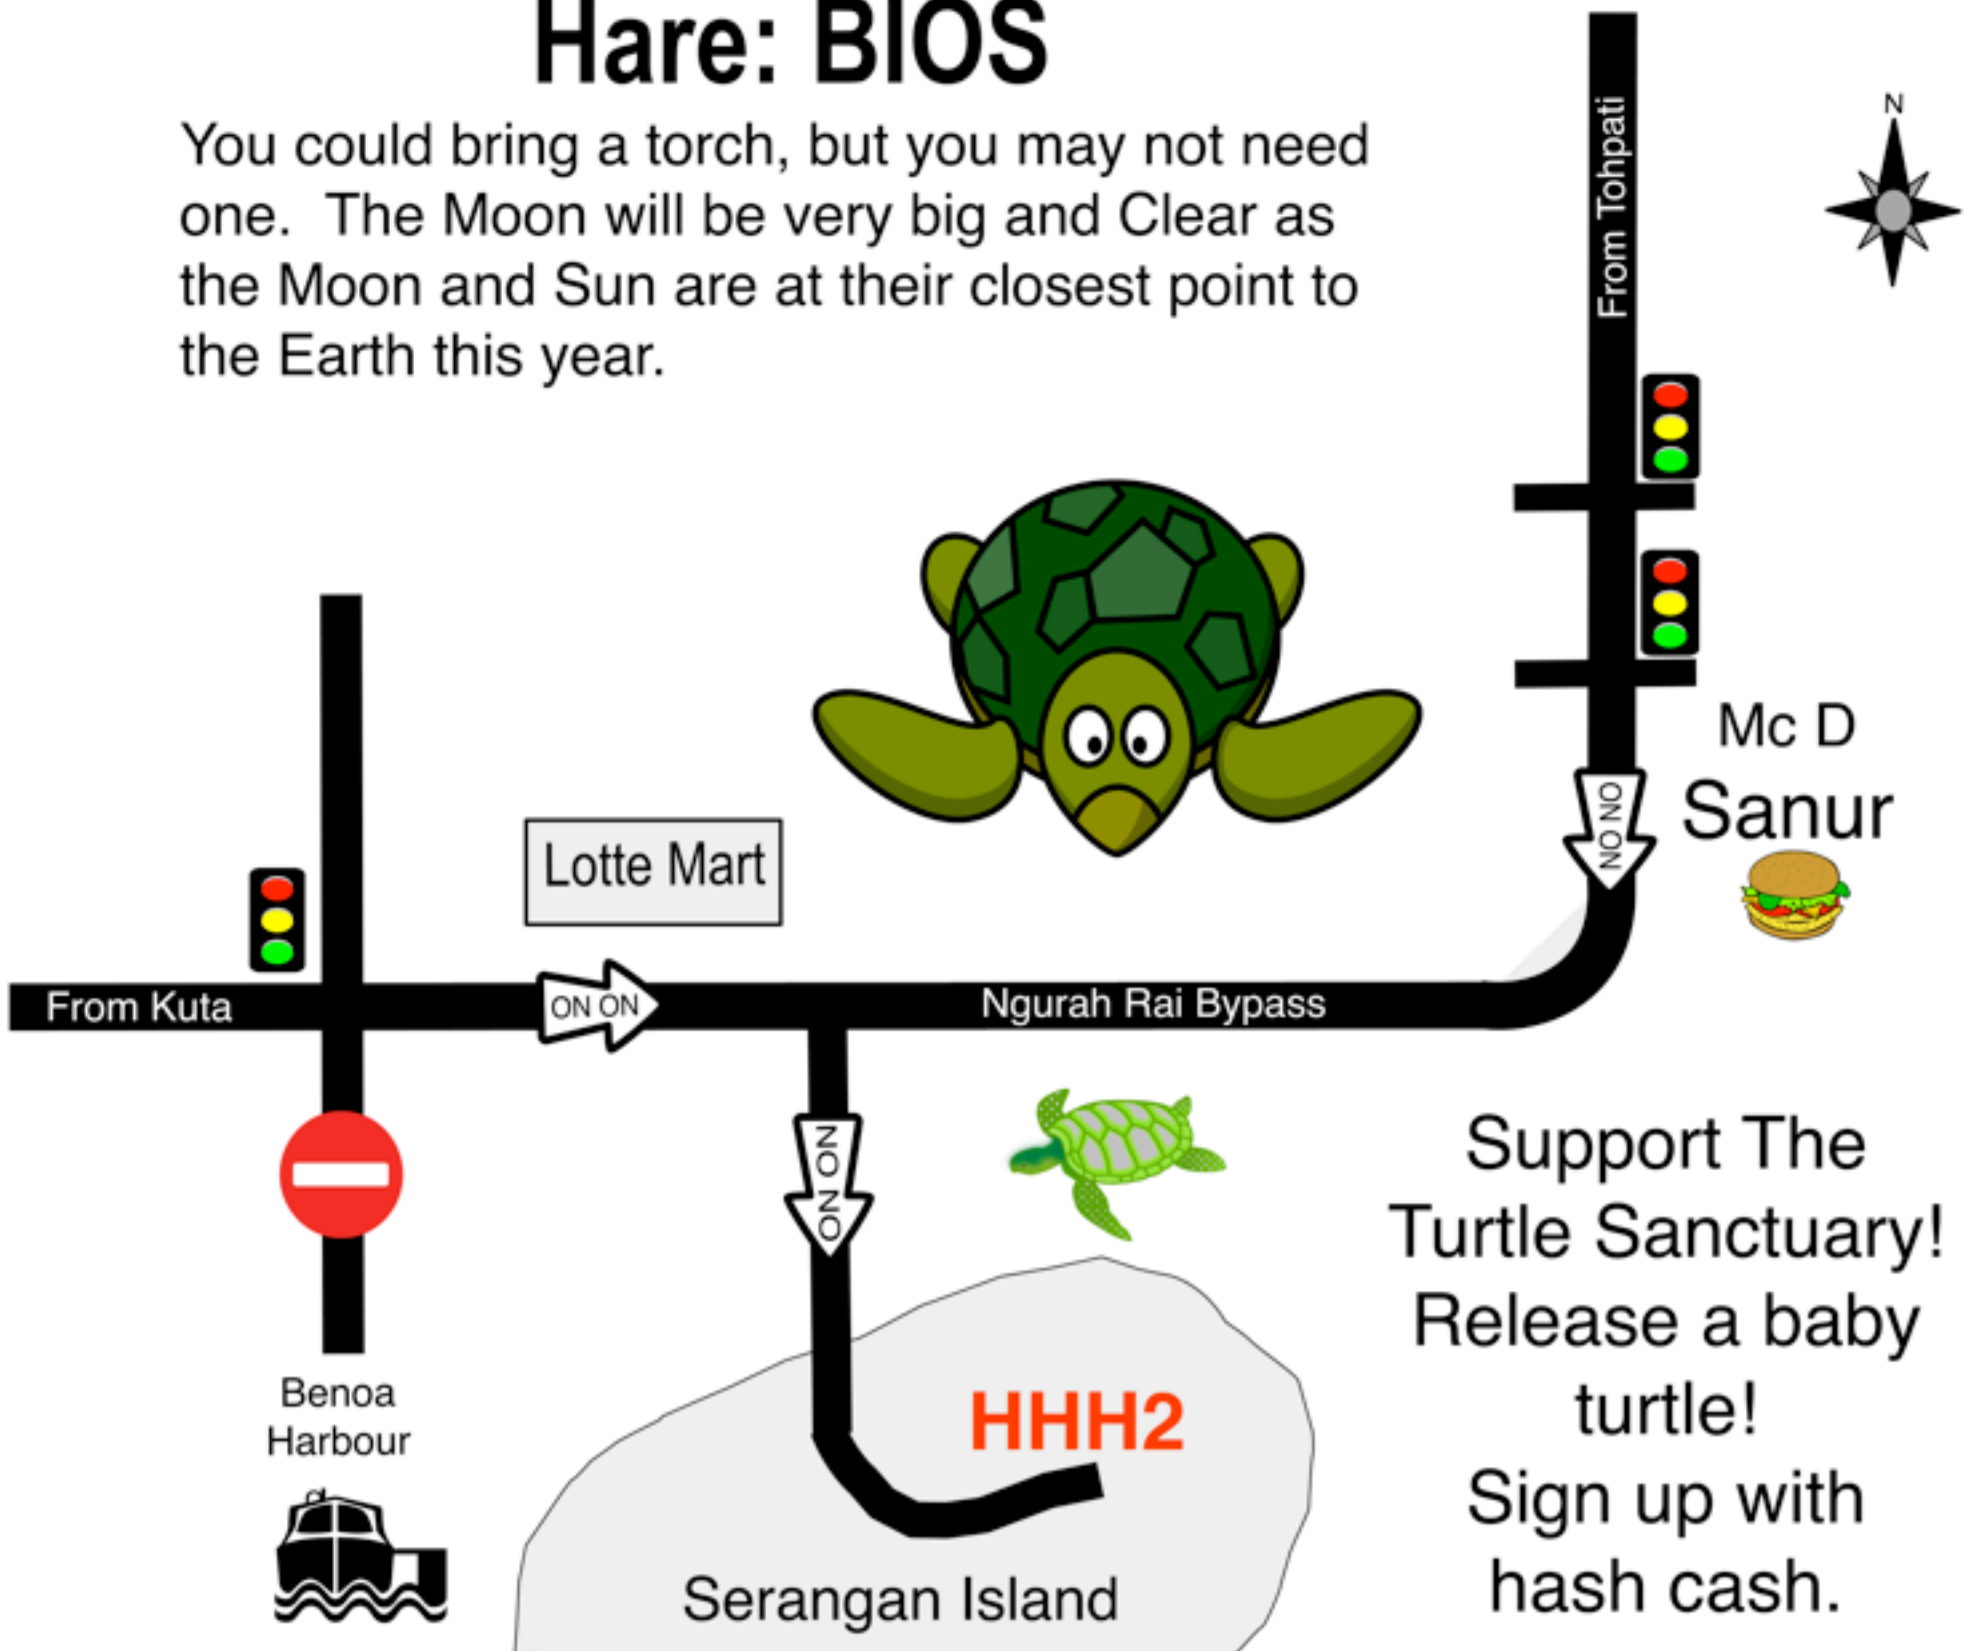

BALI HASH HOUSE HARRIERS 2

Run: #1114
Date: May 25th, 2013
Run Site: Pulau Serangan
Turtle Sanctuary
Start Time: 6:30pm

Receding Hare-Line:

Run: #1115 June 1st 2013 - Oxzy

Run: #1116 June 8th 2013 - Petrified Walrus Penis

Bali New map: p. 13 / L2

Full Moon & Waisak Day Run

Hare: BIOS

You could bring a torch, but you may not need one. The Moon will be very big and Clear as the Moon and Sun are at their closest point to the Earth this year.

Support The Turtle Sanctuary!
Release a baby turtle!
Sign up with hash cash.