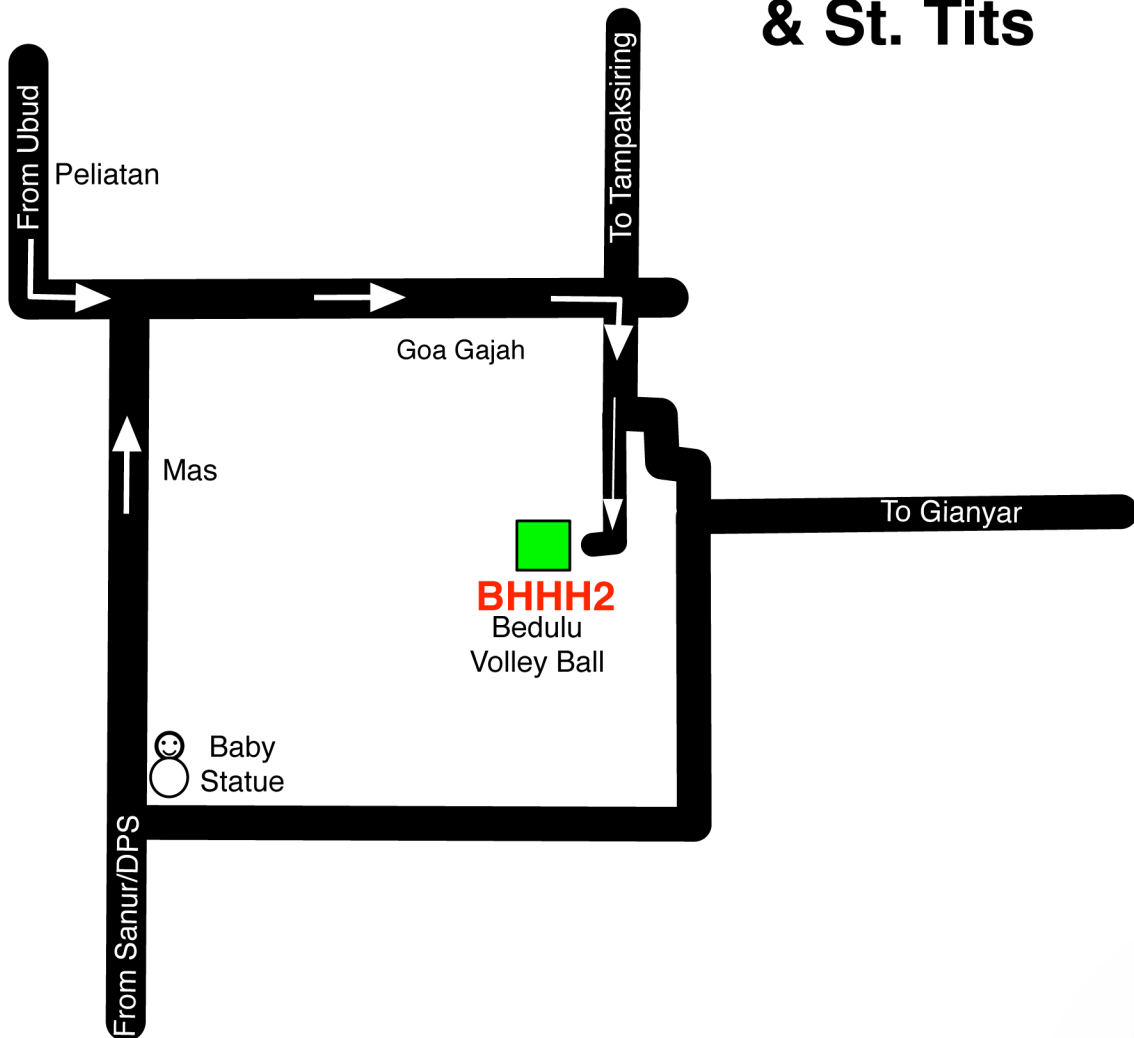

BALI HASH HOUSE HARRIERS 2

Run: #1137
Run Site: Bedulu Volleyball Field
Bali old ancient (time to buy a new one) map: 101 / K8
Bali map (2nd edition): 53 / K8
Bali new map (3rd edition): 49 / K8

Date: November 2nd, 2013
Start Time: 4:30pm SHARP!
GPS: [-8.528889, 115.290833](#)

Hare : Bouncing Czech & St. Tits

Grand Master	: Nightjar
Hash Master	: Labia
Religious Advisors	: Wooden Eye
	: Disco Wanker
On Sex	: Screaming Lord C.
Hash Cash	: Dancing Queen
	: Bouncing Czech
Hare Raiser	: Spook
Beer Master	: Gizzard
Hash Haberdasher	: Susu Gede
Hash Scribe	: Unidentified Offender
Web Master	: Unidentified Suspect

Receding Hare-Line:

Nov	9th	#1138	Gudang & Horny Herring
Nov	16th	#1139	Sakit
Nov	23rd	#1140	Kucit
Nov	30th	#1141	The Committee / St. Andrews Day
Dec	7th	#1142	Maria Susu Gede / Secret Beach
Dec	14th	#1143	Monkey Balls
Dec	21st	#1144	Disco Wanker / Christmas Run
Dec	28th	#1145	Labia - Year End Run
Jan	4th	#1146	Serial Offender - New Year Run
Jan	11th	#1147	Dyke F---er
Jan	18th	#1148	Parson's Nose / Saraswati Day
Jan	25th	#1149	Australia Day
Feb	1st	#1150	Lost & Found
Feb	8th	#1151	Organ Grinder
Feb	14th	#1152	Valentine - Valentine's Day
Feb	22nd	#1153	Multigrip