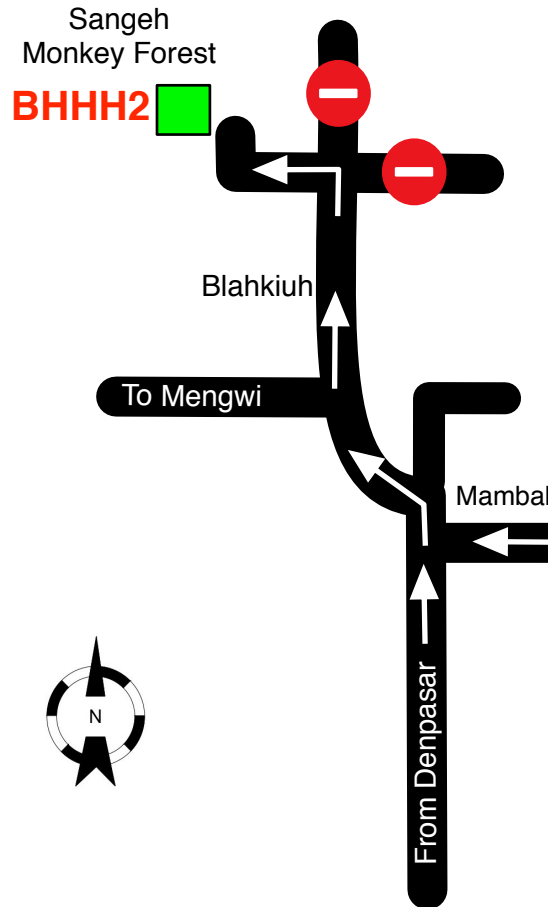

BALI HASH HOUSE HARRIERS 2

Run: #1138

Run Site: Sangeh Monkey Forest

Bali old ancient (time to buy a new one) map: 26 / D6

Bali map (2nd edition): 76 / D6

Bali new map (3rd edition): 72 / D6

Date: November 9th, 2013

Start Time: 4:30pm SHARP!

GPS: [8°28'54.68\"S115°12'24.45\"E](https://www.google.com/maps/place/8°28'54.68\)

Hares : Gudang & Horny Herring

Guy Fawkes Night

Grand Master	: Nightjar
Hash Master	: Labia
Religious Advisors	: Wooden Eye
	: Disco Wanker
On Sex	: Screaming Lord C.
Hash Cash	: Dancing Queen
	: Bouncing Czech
Hare Raiser	: Spook
Beer Master	: Gizzard
Hash Haberdasher	: Susu Gede
Hash Scribe	: Unidentified Offender
Web Master	: Unidentified Suspect

Receding Hare-Line:

Nov	16th	#1139	Sakit
Nov	23rd	#1140	?
Nov	30th	#1141	Oxzy & Bemo / St. Andrews Day
Dec	7th	#1142	Maria Susu Gede / Secret Beach
Dec	14th	#1143	Monkey Balls
Dec	21st	#1144	Disco Wanker / Christmas Run
Dec	28th	#1145	Labia - Year End Run
Jan	4th	#1146	Serial Offender - New Year Run
Jan	11th	#1147	Spook
Jan	18th	#1148	Parson's Nose / Saraswati Day
Jan	25th	#1149	Whitebait / Australia Day
Feb	1st	#1150	Lost & Found
Feb	8th	#1151	Organ Grinder
Feb	14th	#1152	Valentine - Valentine's Day
Feb	22nd	#1153	Multigrip

Maps, Hash Trash & Receding Hareline are at:-

www.balishash2.com

www.facebook.com/pages/Bali-Hash-House-Harriers-2

To receive by email, request to: hareraiser@balihh2.com