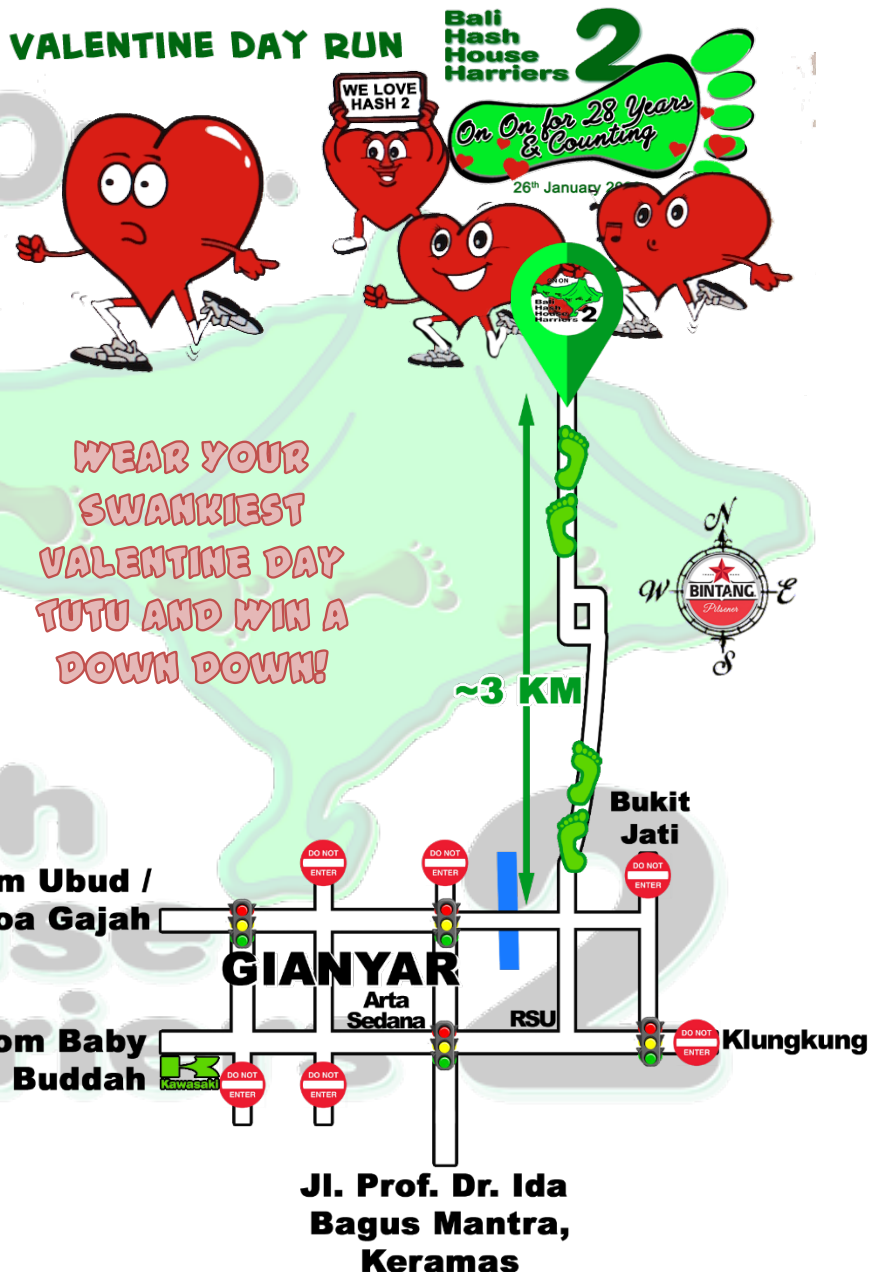

Bali Hash House Harriers 2

Next Run Map Run #1464

Date: Saturday **15-Feb-2020**

Hares: No Deposit trains some

Run Start Time: **4:30 PM**

Virgin Hares: Worm Hole, Ita & Nata

Run Site: Demulih Susut
Gianyar

GPS: [8°30'53.5"S 115°20'02.2"E](#)

Receding Hareline

- Run# Hare
- #1465 Shat On, Gritty Balls & Gaylick
- #1466 Wooden Eye, Discowanker (& Yeti)
- #1467 Inflatable Bedmate
- #1468 Barnacle Balls & Gaylick
- #1469 Rocks Off & Lippsie
- #1470 Pearl Necklace
- #1471 Concord & Hard Case
- #1472 Barnacle Box Ladies Run
- #1473 Kucit & Pigfucker

**PLEASE VOLUNTEER
TO HARE A RUN**

2020 Mis-management

Grand Master: Nightjar | Hash Master: Worm | On Sec: 69'er | RA: Wooden Eye | Hash Cash: Bouncing Czech & Shamrock Frog | Backup Hash Cash: Ringtail | Hash Bank: Coming 'Round The Mountain | Hare Raiser: Mount n' Groan | Beer Master: Amazon | Hash Boutique: No Deposit | Hash Maps: Serial