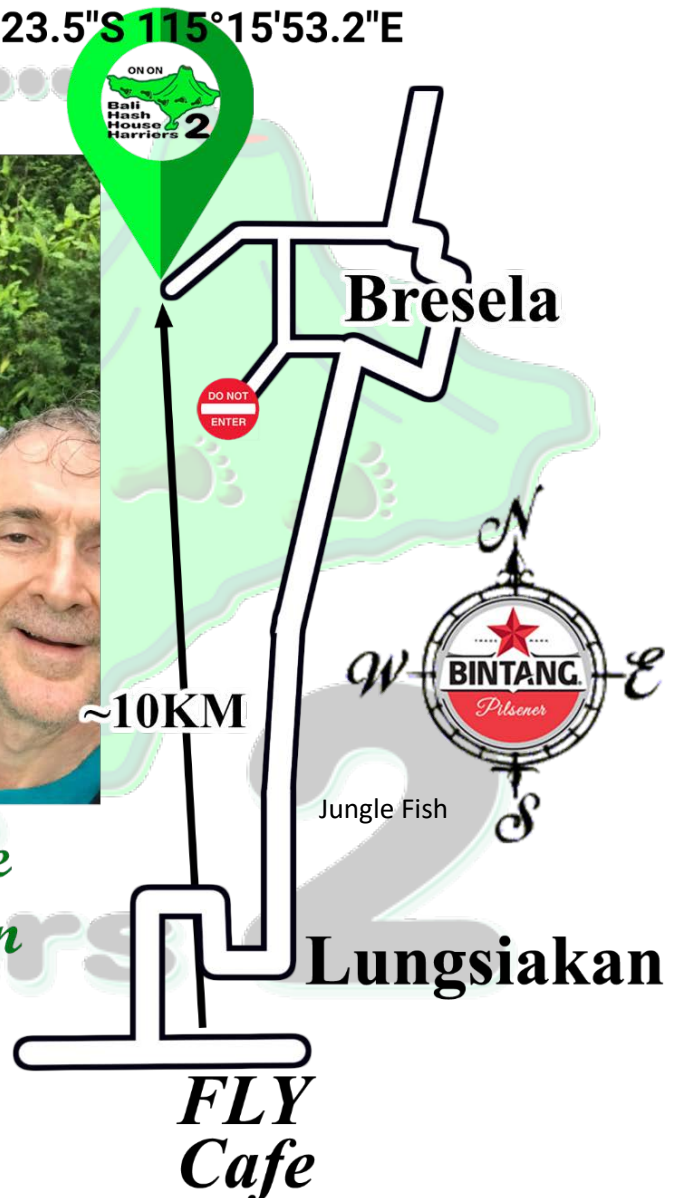

Bali Hash House Harriers 2

Next Run Map Run #1467

Date: Saturday **7-Mar-2020**

Hares: Inflatable Bedmate & Worm

Run Start Time: **4:30 PM**

Run Site: Bresela - Kelusa

GPS: [8°25'23.5"S 115°15'53.2"E](#)

Receding Hareline

Run#	Date	Hare(s)	8°25'23.5"S 115°15'53.2"E
#1468	14-Mar	Barnacle Balls & Gaylick	
#1469	21-Mar	Rocks Off & Lippsie	
#1470	28-Mar	Pearl Necklace	
#1471	4-Apr	Concord, Hard Case & Dynamo	
#1472	11-Apr	Barnacle Box	
#1473	18-Apr	Kucit & Pigfucker	
#1474	25-Apr	Mount n Groan	

PLEASE VOLUNTEER TO HARE

*The Boys Are
Back In Town
Again!*

2020 Mis-management

Grand Master: Nightjar | Hash Master: Worm | On Sec: 69'er | RA: Wooden Eye | Hash Cash: Bouncing Czech & Shamrock Frog | Backup Hash Cash: Ringtail | Hash Bank: Coming 'Round The Mountain | Hare Raiser: Mount n' Groan | Beer Master: Amazon | Hash Boutique: No Deposit | Hash Maps: Serial