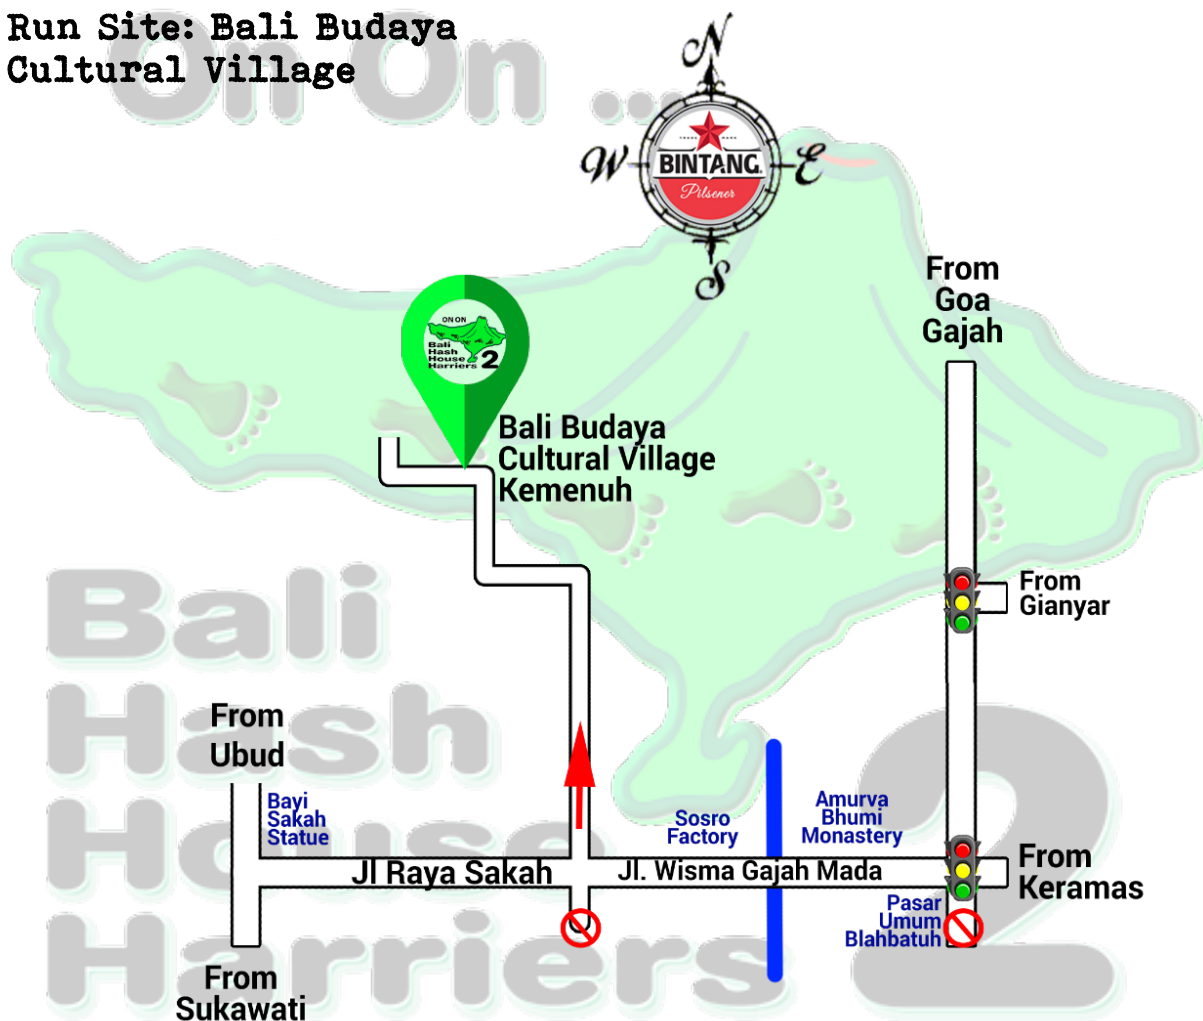

Bali Hash House Harriers 2 Next Run Map

Run #1488

Date: Sat 27th Feb 2021

Start Time: 4:30 PM

Hares: Short Shaft &
Wooden Eye

Run Site: Bali Budaya
Cultural Village

GPS: [8°33'09.5"S 115°17'00.0"E](#)

Click the link above to open Google maps

BaliHash2

@balihash
hashharriers2

@BaliHash2

2020 Mis-management

Grand Master: Nightjar | Hash Master: Worm | On Sec: 69'er | RA: Wooden Eye | Hash Cash:
Bouncing Czech | Backup Hash Cash: Ringtail | Hash Bank: Coming 'Round the Mountain |
Hare Raiser: Mount n' Groan | Beer Master: Amazon | Hash Boutique: No Deposit
Hash Maps: Serial Offender