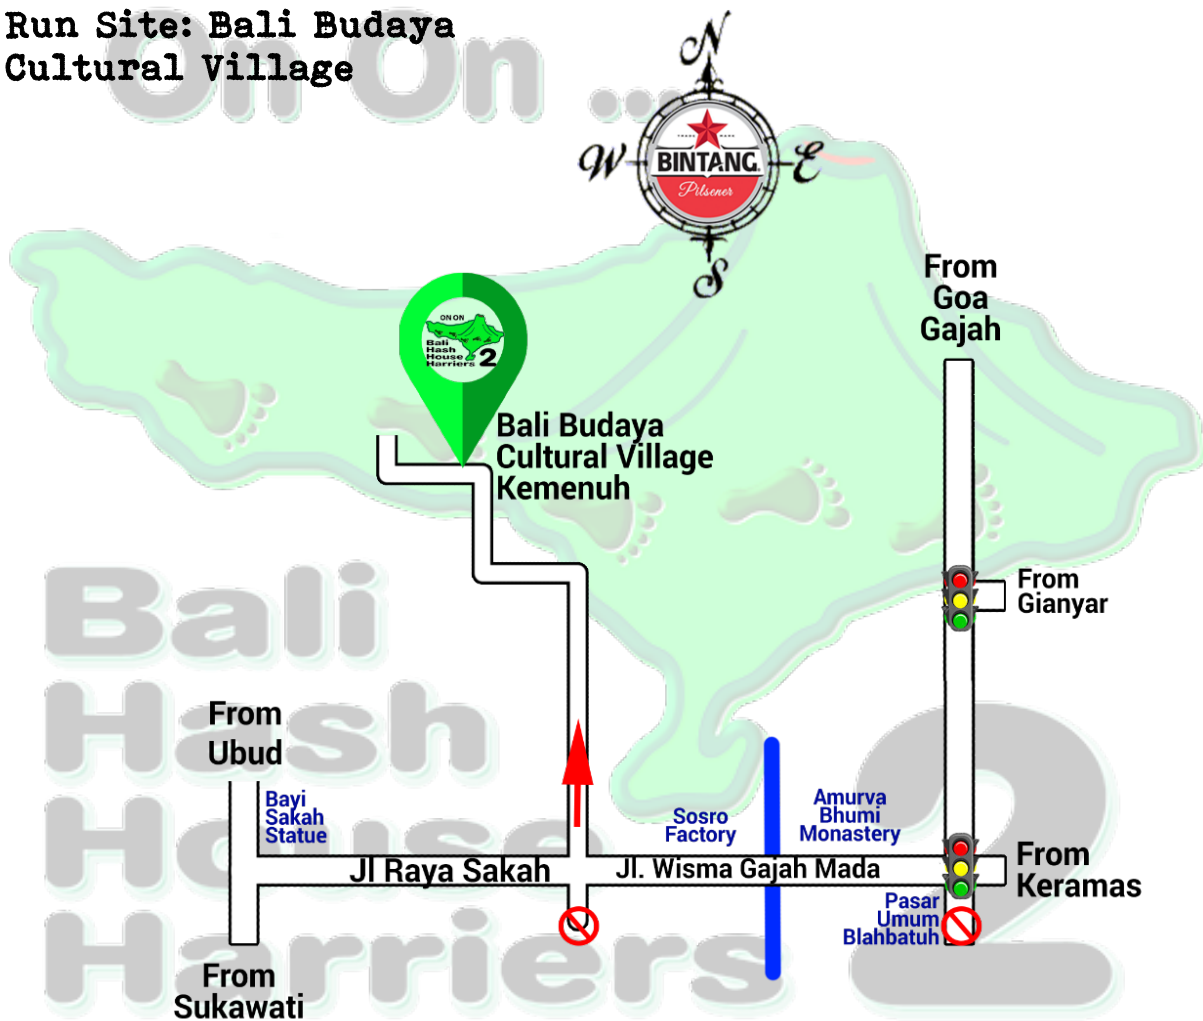

Bali Hash House Harriers 2 Next Run Map

Run #1488

Date: Sat 27th Mar 2021

Start Time: **4:30 PM**

Hares: Short Shaft &
Wooden Eye

Run Site: Bali Budaya
Cultural Village

GPS: [8°33'09.5"S 115°17'00.0"E](#)

Click the link above to open Google maps

BaliHash2

@balihash
hashharriers2

@BaliHash2

2020 Mis-management

Grand Master: Nightjar | Hash Master: Worm | On Sec: 69'er | RA: Wooden Eye | Hash Cash: Bouncing Czech | Backup Hash Cash: Ringtail | Hash Bank: Coming 'Round the Mountain | Hare Raiser: Mount n' Groan | Beer Master: Amazon | Hash Boutique: No Deposit | Hash Maps: Serial Offender