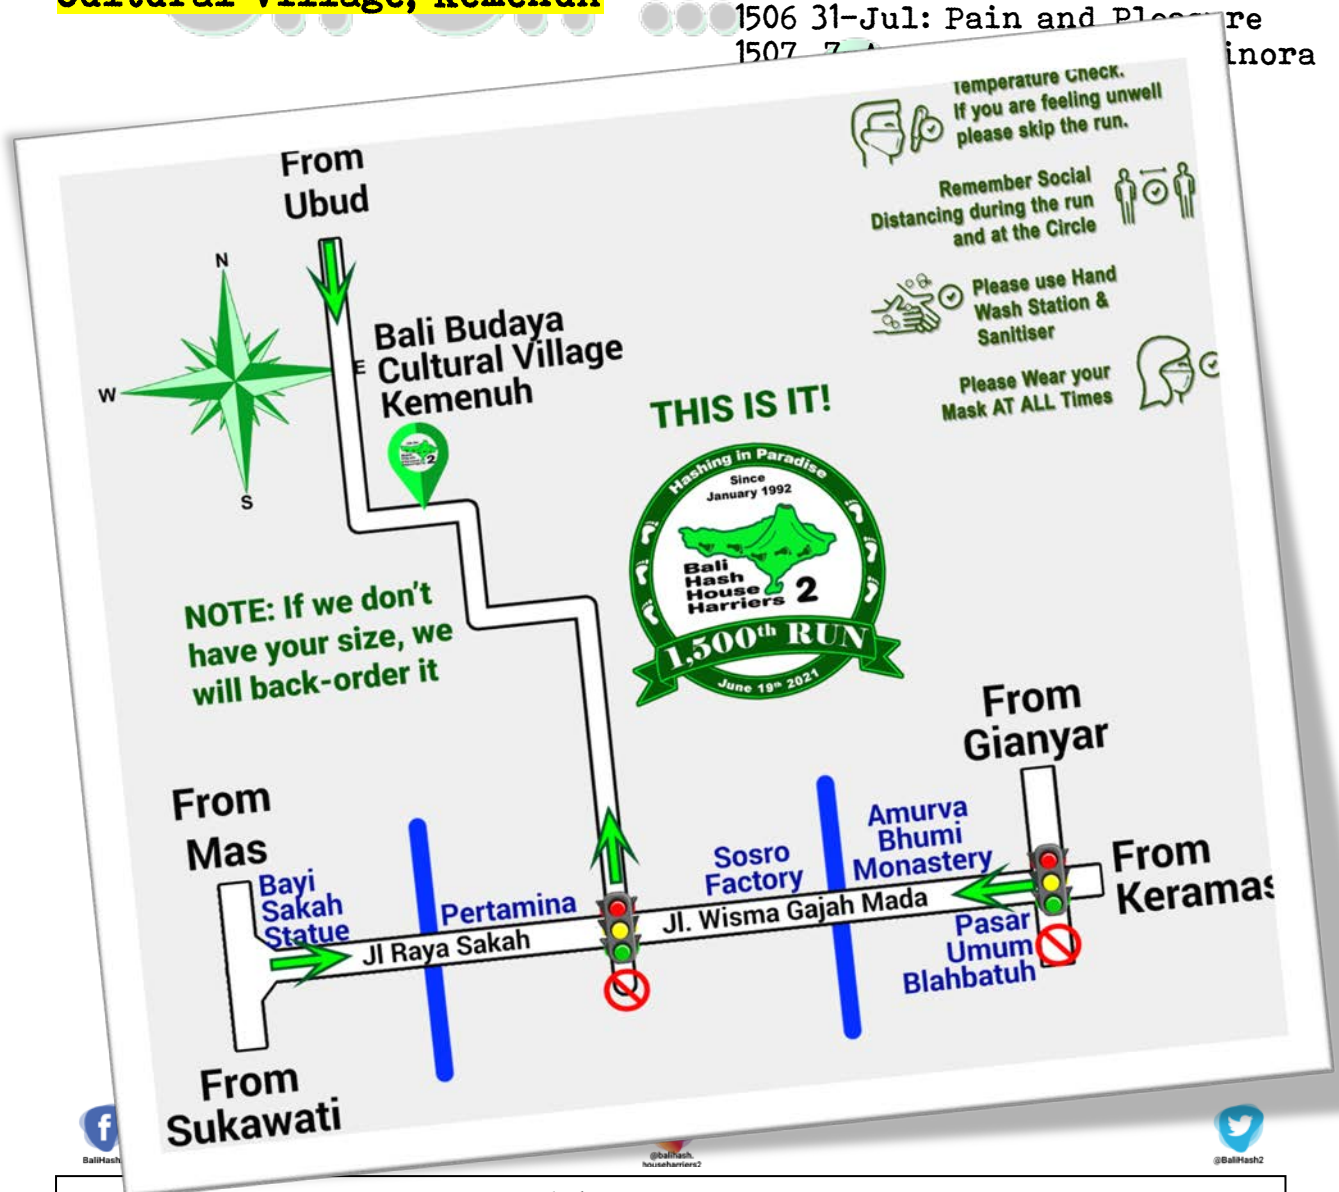

Bali Hash House Harriers 2 Next Run Map

RUN #1500

Date: Sat 19th June 2021

Start Time: 4:00 PM

Hares: Short Sharp, Wooden Eye
& Amazon Arse

Run Site: Bali Budaya
Cultural Village, Kemenuh

GPS: [8°33'09.4"S 115°16'59.5"E](#)

HARELINE

- 1501 26-Jun: Moose Gives Head
- 1502 3-Jul: Blow Joe & Friends
- 1503 10-Jul: Frogs
- 1504 17-Jul: Eat Her & Friends
- 1505 24-Jul: Gudang, Horney
Herring & Sampurna
- 1506 31-Jul: Pain and Pleasure
Inora
- 1507 7-Aug: ...

2020/21 Mis-management

Grand Master: Nightjar | Hash Master: Worm | On Sec: 69'er | RA: Wooden Eye | Hash Cash: Bouncing Czech | Backup Hash Cash: Ringtail | Hash Bank: Coming 'Round the Mountain | Hare Raiser: Mount n' Groan | Beer Master: Horny Herring | Hash Boutique: No Deposit | Hash Maps: Serial Offender