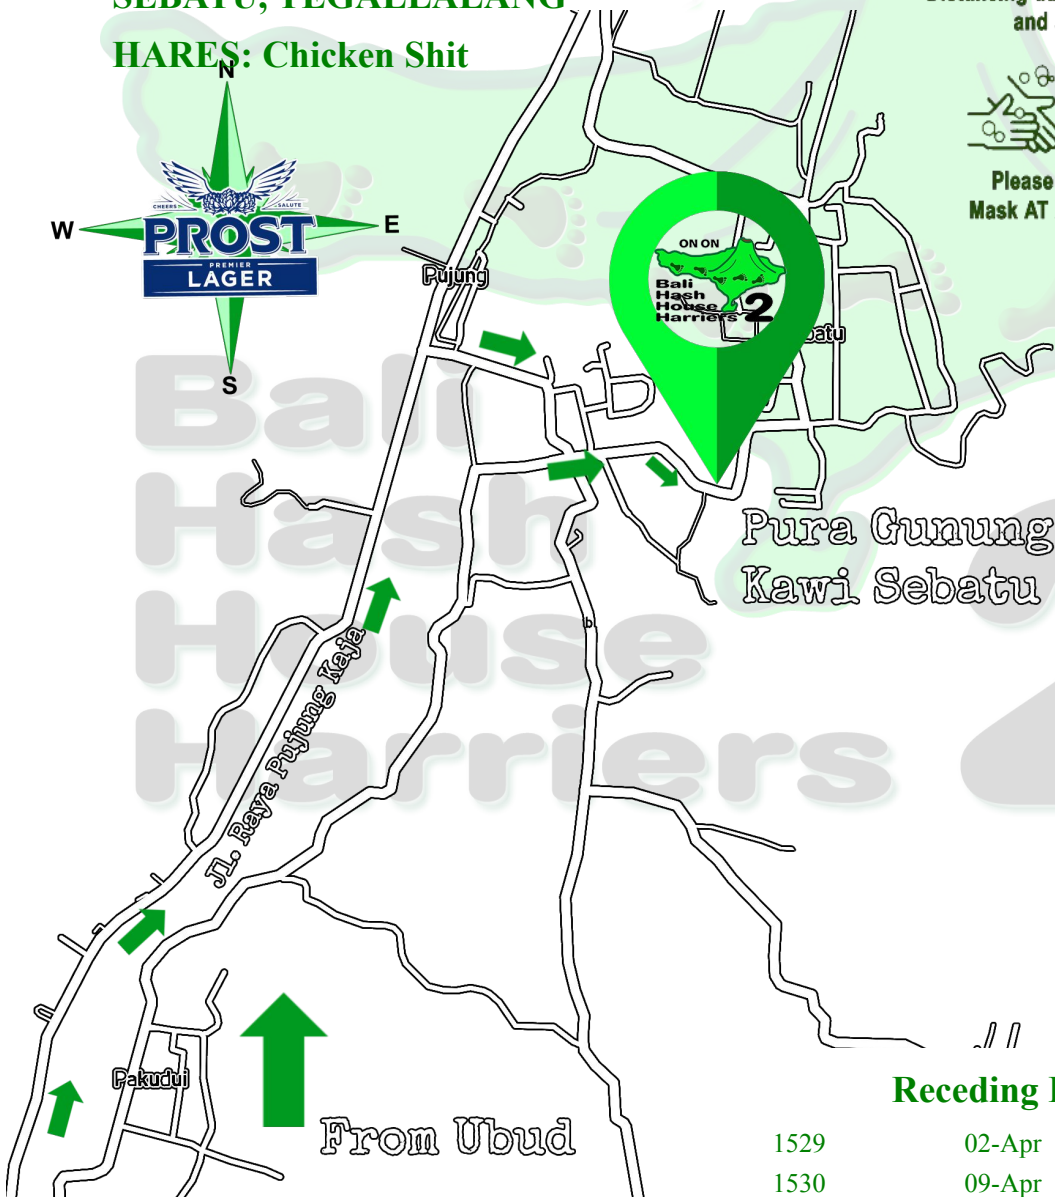

Bali Hash House Harriers 2

Next Run Map

RUN #1528

GPS: [-8.4045106, 115.293519](#)

DATE: SATURDAY 26 MAR 2022

START TIME: 4:30 PM

**LOCATION: GUNUNG KAWI
SEBATU, TEGALLALANG**

HARES: Chicken Shit

Temperature Check.
If you are feeling unwell
please skip the run.

Remember Social
Distancing during the run
and at the Circle

Please use Hand
Wash Station &
Sanitiser

Please Wear your
Mask AT ALL Times

Receding HARELINE

1529	02-Apr Short Shaft
1530	09-Apr Joystick & Cockpit
1531	16-Apr Barnacle Box & Co.
1532	23-Apr Concrete Erection, Mount N Groan – St. Georges Day
1533	30-Apr Yeti & Sherpa

2022 Mismanagement

Grand Master: Nightjar | Hash Master: Serial Offender | On Sec: 69'er | RA: Wooden Eye | Hash Cash: Toilet
Trasher & Harelip | Backup Hash Cash: Ringtail | Hash Bank: Pain & Pleasure | Hare Raiser: Barnacle Balls |
Beer Master: Short Shaft | Hash Maps: Balderdash | Hashberdashery: No Deposit